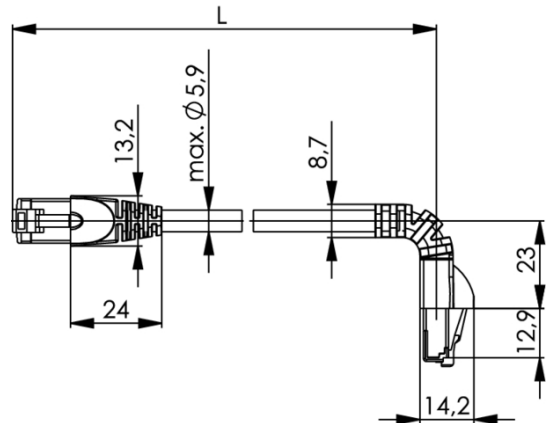

order number: L00000A0194

Patch Cord Cat.6<sub>A</sub> MP8 FS 500 LSZH-1,0 m; 1x90° cable boot; green

Technical Attributes	
Short name	MP8 FS 500 LSZH-1,0
Length	1,0 m
Colour	green
Remarks	1x90° - 1x180° cable boot

### Performance Characteristics

- pin assignment acc. to EIA/TIA 568B
- 90° / 180° / 270° moulded boot with latch protection
- Colours: grey, green, red, blue, yellow, black, white, purple
- Variants with very short boot
- 360 degrees completely surround plug shielding (shielded cable types)
- flexible and strain relieved
- moulded strain relief boot
- cable jacket and strain relief boot: PVC resp. LSZH (= Low Smoke, Zero Halogen)

Mechanical Characteristics	
Cable structure	LI02YSCH 4x2xAWG 27/7 PiMF
Stranded wire	AWG 27 (7/0.14 mm)

Insulation	PE, Ø 1.02 mm (±0.05 mm)
Pair shielding	Al-foil, outside conducting
Overall shielding	tin plated copper braid
Outer jacket	5.8 mm (±0.2 mm)