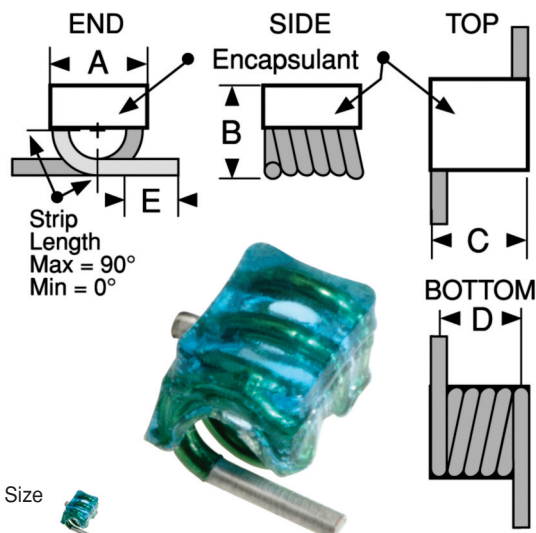

SERIES

**4426R
4426**

RoHS
Compliant
Traditional
First Quality

Air Core Inductors

DASH NUMBER*	TURNS (Ref.)	INDUCTANCE (nH)	TEST FREQUENCY (MHz)	SRF GHz, Min.	CURRENT RATING MAXIMUM (Amps)	SIZE CODE
--------------	--------------	-----------------	----------------------	---------------	-------------------------------	-----------

*Complete part # must include series # PLUS the dash #

Actual Size

	Size A in.	Size A mm	Size B in.	Size B mm
A Max	0.120	3.05	0.120	3.05
B Max	0.125	3.18	0.125	3.18
C Max	0.145	3.68	0.270	6.86r
D	0.115±.010	2.92±.25	0.230±.010	5.84±.25
E	0.05±.015	1.27±.38	0.05±.015	1.27±.38
F	0.165	4.19	0.285	7.23
G	0.110	2.79	0.110	2.79
H	0.130	3.30	0.130	3.30
I	0.050	1.27	0.050	1.27
J	0.065	1.65	0.185	4.69

High Q, wire wound air cores Designed to operate over a wide frequency range. Standard flat cap top is suitable for automatic placement.

***Ordering** Suffix the dash number with NC to order option with no cap, for manual placement.