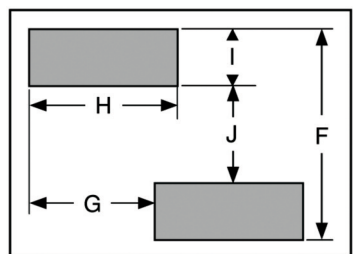

SERIES

**4426R
4426**

RoHS
Compliant
Traditional
First Quality

Air Core Inductors

DASH NUMBER*	TURNS (Ref.)	INDUCTANCE (nH)	TEST FREQUENCY (MHz)	SRF GHz, Min.	CURRENT RATING MAXIMUM (Amps)	SIZE CODE
--------------	--------------	-----------------	----------------------	---------------	-------------------------------	-----------

*Complete part # must include series # PLUS the dash #

Actual Size

	Size A in.	Size A mm	Size B in.	Size B mm
A Max	0.120	3.05	0.120	3.05
B Max	0.125	3.18	0.125	3.18
C Max	0.145	3.68	0.270	6.86r
D	0.115±.010	2.92±.25	0.230±.010	5.84±.25
E	0.05±.015	1.27±.38	0.05±.015	1.27±.38
F	0.165	4.19	0.285	7.23
G	0.110	2.79	0.110	2.79
H	0.130	3.30	0.130	3.30
I	0.050	1.27	0.050	1.27
J	0.065	1.65	0.185	4.69

High Q, wire wound air cores Designed to operate over a wide frequency range. Standard flat cap top is suitable for automatic placement.

***Ordering** Suffix the dash number with NC to order option with no cap, for manual placement.