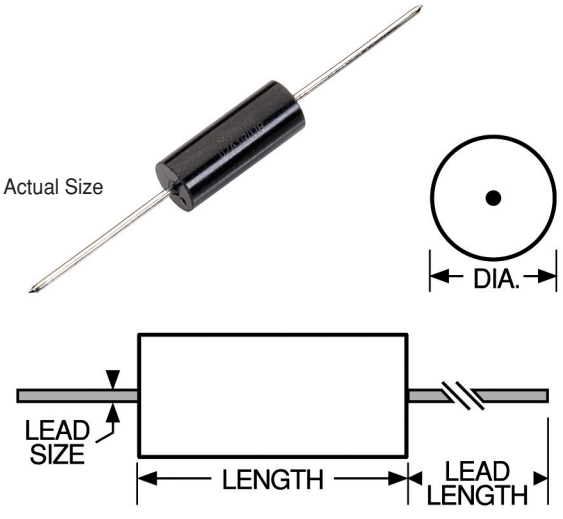

Axial Lead Power Inductors

Mechanical Configuration Units are axial leaded for thru-hole mounting, encapsulated in an epoxy molded case. High resistivity ferrite core, allows for high inductance with low DC resistance.

Physical Parameters

	Inches	Millimeters
Length	0.740 ± 0.010	18.80 ± 0.25
Diameter	0.240 ± 0.010	6.10 ± 0.25
Lead Size		
AWG #20 TCW	0.032 ± 0.002	0.813 ± 0.051
Lead Length	1.44 ± 0.12	36.58 ± 3.05

Operating Temperature Range -55°C to +125°C

Weight Max. (Grams) 2.5

Marking DELEVAN; inductance with units and tolerance; date code (YYWWL). Note: An R before the date code indicates a RoHS component.

Example: 2474R-02K

Front:	Reverse:
DELEVAN	0902A
1.2uH±10%	

Packaging Tape & reel: 12" reel, 1000 pieces max.; 14" reel, 1500 pieces max. For additional packaging options, see technical section.

Made in the U.S.A.

DASH NUMBER*	INDUCTANCE @ 1 KHZ (uH) ±15%	DC RESISTANCE MAXIMUM (OHMS)	CURRENT RATING MAXIMUM (AMPS)	INCREMENTAL CURRENT (AMPS)
--------------	------------------------------	------------------------------	-------------------------------	----------------------------