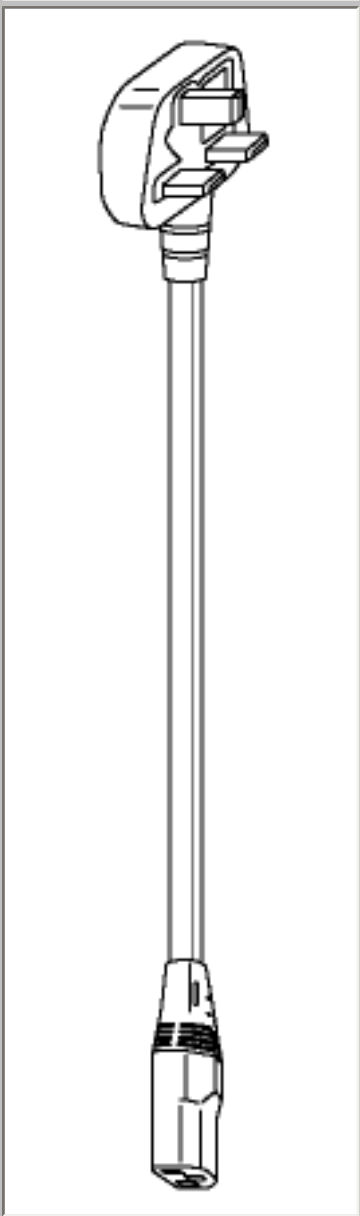

**Back**

**Selected Cable: 2104H**

End View	Plug	Cord	Connector	End View
				
NONE	BS-4		320C13	C13

<b>Part Number</b>	2104H
<b>Alternate Part Number</b>	12-22234-250-BK
<b>Country</b>	U.K.
<b>Category</b>	international power cords
<b>Jacket Color</b>	Black
<b>Length Meters</b>	2.5
<b>AWG Stranding</b>	H05VVF3G 1.00mm2
<b>Rating</b>	10A
<b>Notes</b>	British Style 4. UK. See also 17962 and 17964. See 2103H for cord without connector.

**Cord View**

**Approvals**

Qty:

Back

Volex Power Cord Products Division, 5350 Lakeview Parkway S. Drive #D Indianapolis, IN 46268  
800-246-CORD. [info@volexpowercords.com](mailto:info@volexpowercords.com)