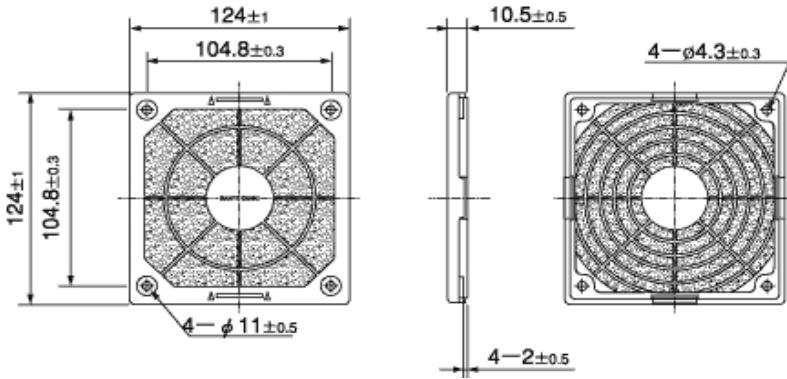

Resin filter Kits  
Applicable models-Frame size : 120mm

Products data

model No.	PPI (Displays the number of holes per inch)	Material
109-1000F20	20	Guard,cover:(SPS? PS alloy)Resin UL File No.E48268 94V0 Filter:Polyurethane foam UL File No.E74916(S) 94HF1

Dimensions (unit:mm)

Typical air flow and static pressure characteristics

Typical air flow and static pressure characteristics

CLOSE