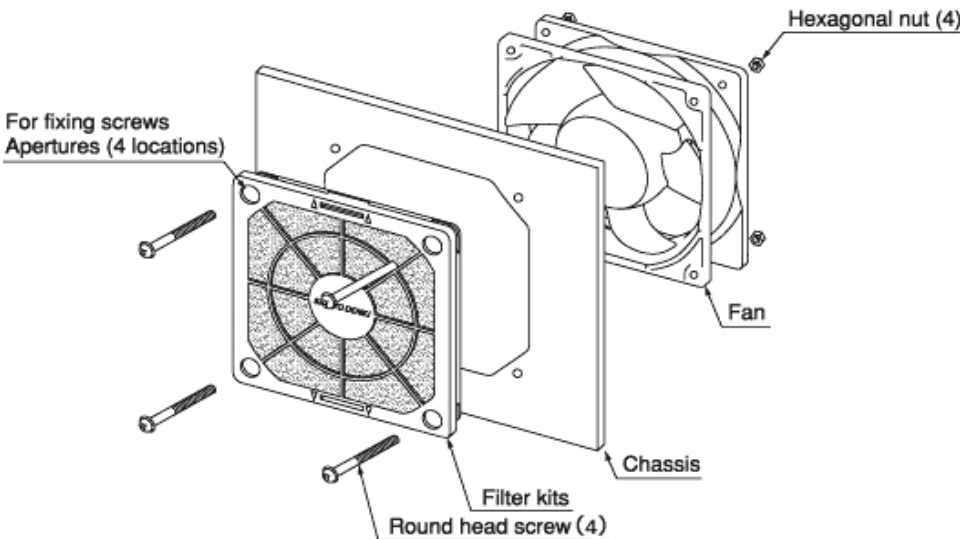

Resin filter Kits  
Applicable models-Frame size : 120mm

Products data

model No.	PPI (Displays the number of holes per inch)	Material
109-1000F20	20	Guard,cover:(SPS? PS alloy)Resin UL File No.E48268 94V0 Filter:Polyurethane foam UL File No.E74916(S) 94HF1

Dimensions (unit:mm)

Typical air flow and static pressure characteristics

Typical air flow and static pressure characteristics

CLOSE