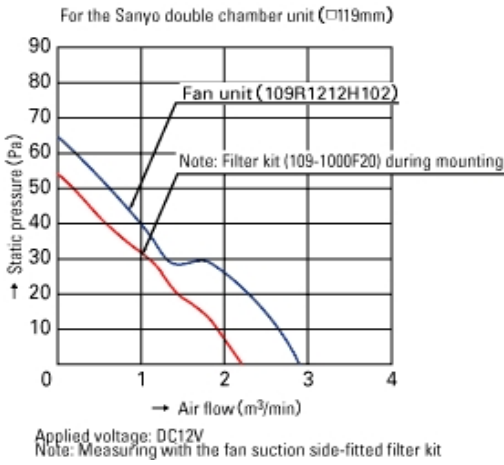

Resin filter Kits  
Applicable models-Frame size : 120mm

Products data

model No.	PPI (Displays the number of holes per inch)	Material
109-1000F20	20	Guard,cover:(SPS? PS alloy)Resin UL File No.E48268 94V0 Filter:Polyurethane foam UL File No.E74916(S) 94HF1

Dimensions (unit:mm)

Typical air flow and static pressure characteristics

Typical air flow and static pressure characteristics

CLOSE