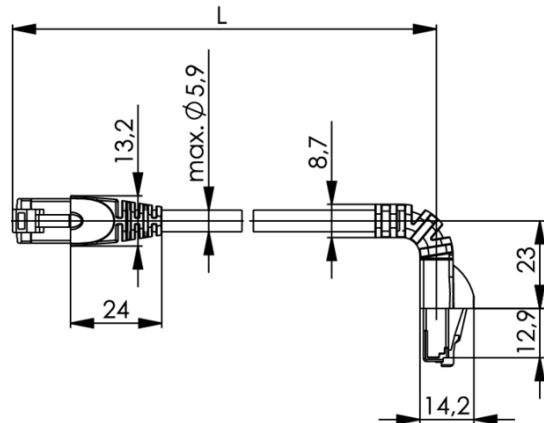

order number: L00000A0201

Patch Cord Cat.6_A MP8 FS 500 LSZH-0,5 m; 1x90° cable boot; black

Technical Attributes	
Short name	MP8 FS 500 LSZH-0,5
Length	0,5 m
Colour	black
Remarks	1x90° - 1x180° cable boot

Performance Characteristics

- pin assignment acc. to EIA/TIA 568B
- 90° / 180° / 270° moulded boot with latch protection
- Colours: grey, green, red, blue, yellow, black, white, purple
- Variants with very short boot
- 360 degrees completely surround plug shielding (shielded cable types)
- flexible and strain relieved
- moulded strain relief boot
- cable jacket and strain relief boot: PVC resp. LSZH (= Low Smoke, Zero Halogen)

Mechanical Characteristics	
Cable structure	LI02YSCH 4x2xAWG 27/7 PiMF
Stranded wire	AWG 27 (7/0.14 mm)

Insulation	PE, Ø 1.02 mm (±0.05 mm)
Pair shielding	Al-foil, outside conducting
Overall shielding	tin plated copper braid
Outer jacket	5.8 mm (±0.2 mm)