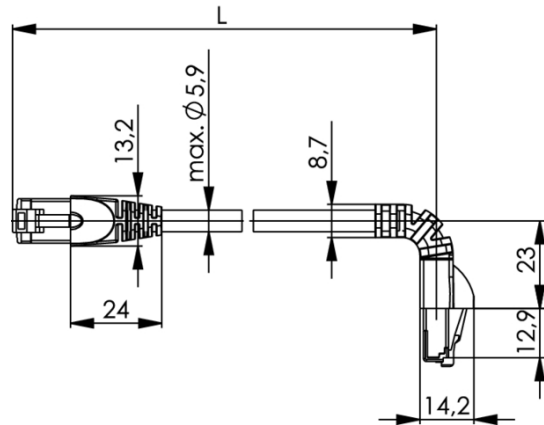

order number: L00000A0195

Patch Cord Cat.6_A MP8 FS 500 LSZH-0,5 m; 1x90° cable boot; red

Technical Attributes	
Short name	MP8 FS 500 LSZH-0,5
Length	0,5 m
Colour	red
Remarks	1x90° - 1x180° cable boot

Performance Characteristics

- pin assignment acc. to EIA/TIA 568B
- 90° / 180° / 270° moulded boot with latch protection
- Colours: grey, green, red, blue, yellow, black, white, purple
- Variants with very short boot
- 360 degrees completely surround plug shielding (shielded cable types)
- flexible and strain relieved
- moulded strain relief boot
- cable jacket and strain relief boot: PVC resp. LSZH (= Low Smoke, Zero Halogen)

Mechanical Characteristics	
Cable structure	LI02YSCH 4x2xAWG 27/7 PiMF
Stranded wire	AWG 27 (7/0.14 mm)

Insulation	PE, Ø 1.02 mm (±0.05 mm)
Pair shielding	Al-foil, outside conducting
Overall shielding	tin plated copper braid
Outer jacket	5.8 mm (±0.2 mm)