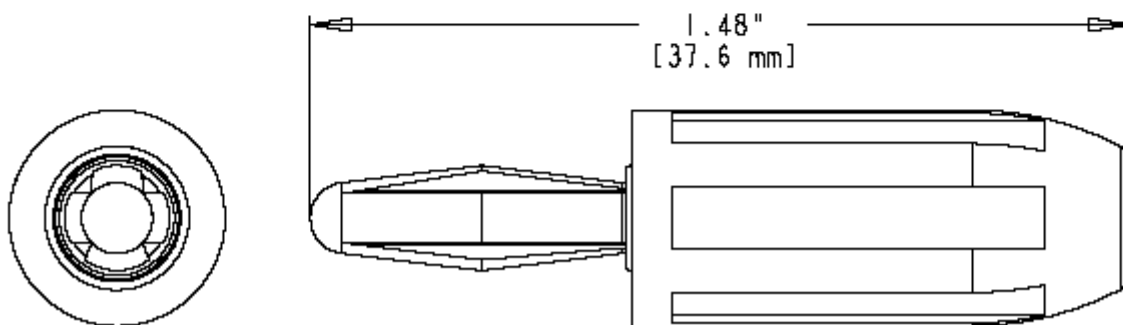

**Part Number:** BU-00246-\*

**Description:**

2907

**Tapered Handle Banana Plug**

- Tapered Handle Banana Plug
- Material: Banana Plug: nickel-plated brass body; Spring: nickel-plated phosphor bronze; Insulator: ABS
- Length: 1.48"(37.6 mm)
- \*Std. Colors: -0 Black -2 Red
- Rating: 15 Amps