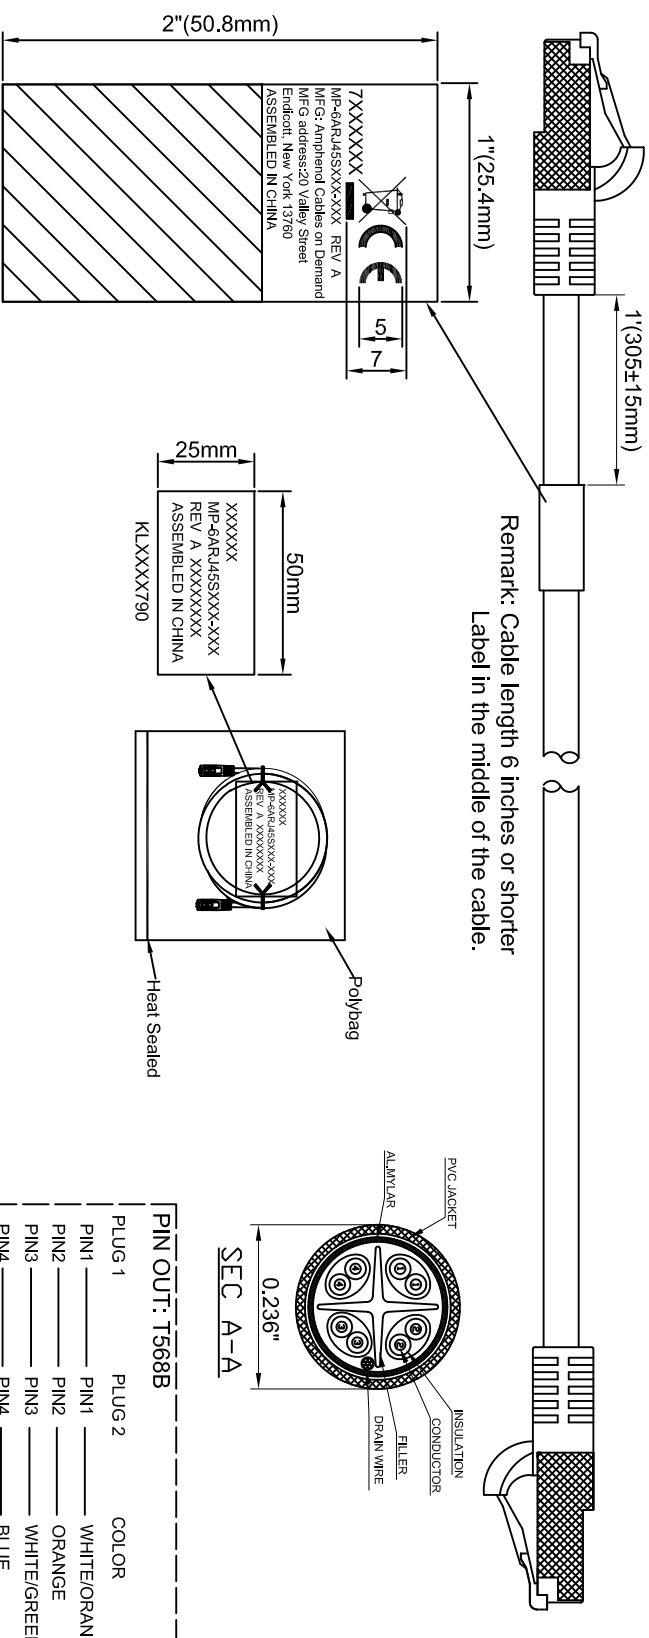

REV.	DESCRIPTION	REVISIONS	DATE	APPROVED
A	COMBINED DWG OF MP-6ARJ45SBLK GRN/RED/BLU		20/AUG/2019	
A1	ADD LENGTH & UPDATE TOLERANCE:		5/SEP/2019	

Remark: Cable length 6 inches or shorter
Label in the middle of the cable.

PIN OUT: T568B	PIN OUT: T568B	COLOR
PLUG 1	PLUG 2	
PIN1	PIN1	WHITE/ORANGE
PIN2	PIN2	ORANGE
PIN3	PIN3	WHITE/GREEN
PIN4	PIN4	BLUE
PIN5	PIN5	WHITE/BLUE
PIN6	PIN6	GREEN
PIN7	PIN7	WHITE/BROWN
PIN8	PIN8	BROWN
Shielded	Shielded	DRAIN WIRE

ACD P/N	Oracle P/N	COLOR	LENGTH
MP-6ARJ45SRED-001M	7321283	RED	1M(1000+30/-0mm)
MP-6ARJ45SRED-003		RED	3FT(914.4+30/-0mm)
MP-6ARJ45SRED-004	7347647	RED	4FT(1219+50/-0mm)
MP-6ARJ45SRED-005	7347648	RED	5FT(1524+50/-0mm)
MP-6ARJ45SRED-006	7361164	RED	6FT(1829+75/-0mm)
MP-6ARJ45SRED-007	7352841	RED	7FT(2134+75/-0mm)
MP-6ARJ45SRED-008	7361167	RED	8FT(2438+75/-0mm)
MP-6ARJ45SRED-010	7078505	RED	10FT(3000+100/-0mm)
MP-6ARJ45SRED-012	8201380	RED	12FT(3658+100/-0mm)
MP-6ARJ45SRED-015	8201382	RED	15FT(4572+100/-0mm)
MP-6ARJ45SRED-020	8201384	RED	20FT(6096+150/-0mm)
MP-6ARJ45SRED-030		RED	30FT(9144+150/-0mm)

ACD P/N	Oracle P/N	COLOR	LENGTH
MP-6ARJ45SWHT-005		WHITE	5FT(1524+30mm)
MP-6ARJ45SWHT-007		WHITE	7FT(2134+50mm)
MP-6ARJ45SWHT-010		WHITE	10FT(3000+100mm)

ACD P/N	Oracle P/N	COLOR	LENGTH
MP-6ARJ45SYLW-012	8200467	YELLOW	12FT(3658+75/-0mm)