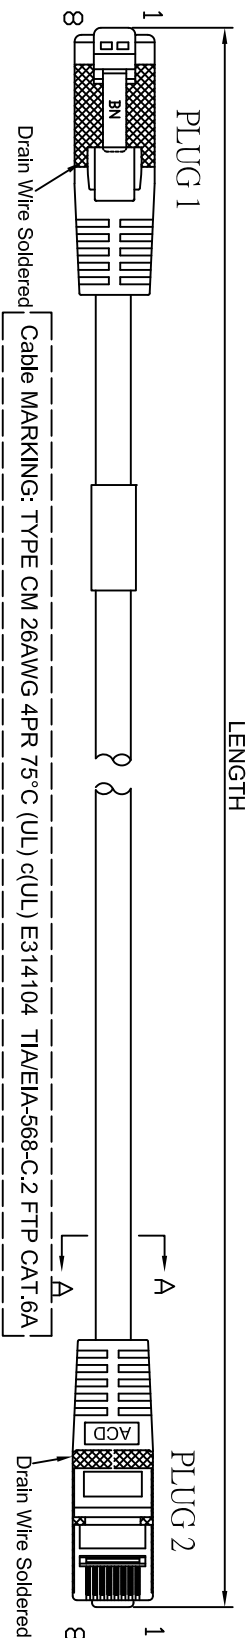

THE INFORMATION CONTAINED IN THIS DRAWING IS THE SOLE PROPERTY OF AMPHENOL CABLES ON DEMAND. ANY REPRODUCTION OR DISCLOSURE TO THIRD PARTIES, IN PART OR WHOLE, WITHOUT THE EXPRESS WRITTEN PERMISSION OF AMPHENOL CABLES ON DEMAND IS PROHIBITED.

REV.	DESCRIPTION	REVISIONS	DATE	APPROVED
A	COMBINED DWG OF MP-6ARJ45SBLK GRN/RED/BLU		20/AUG/2019	
A1	ADD LENGTH & UPDATE TOLERANCE:		5/SEP/2019	

Remark: Cable length 6 inches or shorter
Label in the middle of the cable.

PIN OUT: T568B	PIN OUT: T568B	COLOR
PLUG 1	PLUG 2	
PIN1	PIN1	WHITE/ORANGE
PIN2	PIN2	ORANGE
PIN3	PIN3	WHITE/GREEN
PIN4	PIN4	BLUE
PIN5	PIN5	WHITE/BLUE
PIN6	PIN6	GREEN
PIN7	PIN7	WHITE/BROWN
PIN8	PIN8	BROWN
Shielded	Shielded	DRAIN WIRE