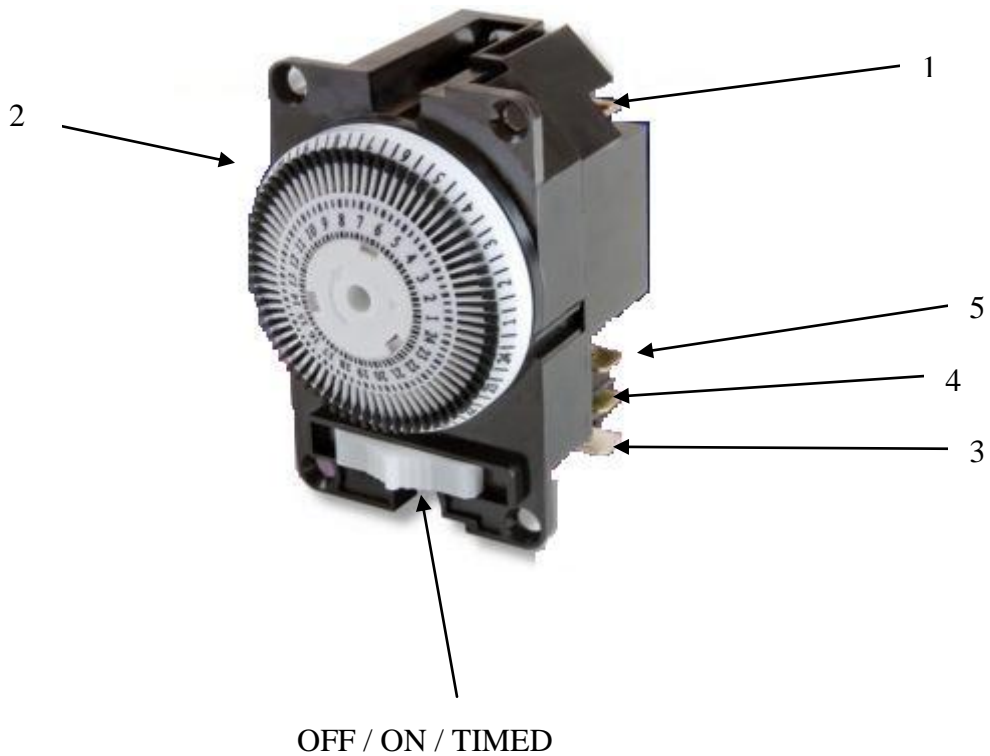

SMS24 – 24 Hour Mini Segment Timer Module.

16A Resistive
4A Inductive
230V AC

Supply (230V AC)

1 - Live In
2 - Neutral In

Switch (230V AC)

3 - Common
4 - Normally Open
5 - Normally Closed

Permanent ON, Permanent OFF and Timed selector switch.
Segments pushed in towards centre is OFF and pushed out is ON.