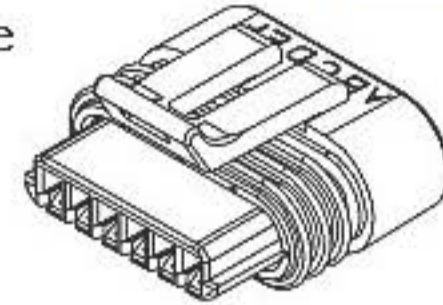

[Find by Feature](#)

[Browse by Category](#)

[Browse by Application](#)

[Share](#)

[Search →](#)

Enter part number or keyword

[Search Results (0)](#)

[Search Options](#)

Select a product type to narrow your search:

Connector ▾

Results with your selections: --

Family ▾

Cavities ▾

Gender ▾

Sealed ▾

Terminal(s) blade size [mm] ▾

Product Segment ▾

Application ▾

[Clear](#)

[Search →](#)

6 Way Black Metri-Pack 150.2 Sealed Female Connector Assembly

Part #12162210

[Question about this product?](#)

[Attributes](#)

[Documents (6)](#)

[Related Products (15)](#)

Part # :	12162210
Description :	6 Way Black Metri-Pack 150.2 Sealed Female Connector Assembly
Product Type :	Connector
Status :	✓ Active
Family :	Metri-Pack
Series :	1.5
Cavities :	6
Terminal(s) blade size [mm] :	1.5
Sealed :	Sealed
Gender :	Female
Temperature range [°C] :	-40 to 125
Material :	Various (Assembly)
Weight [g] :	5.2

Products listed on this website may be subject to restricted usage or distribution or may not be available. For additional information, please contact your local sales office.

Follow Us