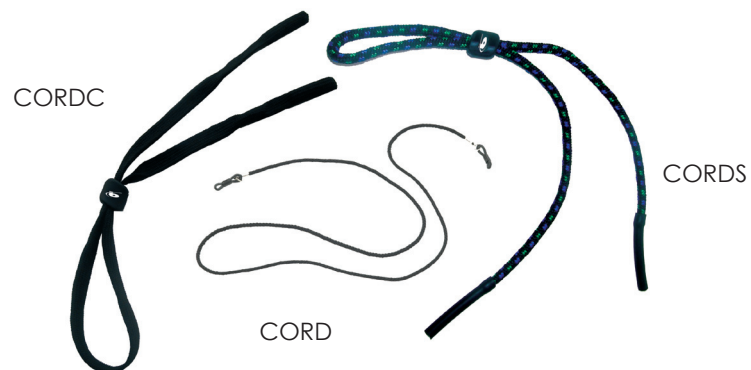

CASES

Bollé Safety has also a range of practical accessories that are perfect for making the best possible use of your goggles and glasses.

& CORDS

Europe Bollé Safety
95 Rue Louis Guérin
69100 Villeurbanne - France
tel: 00 33 (0) 4 78 85 23 64
fax: 00 33 (0) 4 78 85 28 56
contact@bolle-safety.com

U.K. Bollé Safety
Unit C83 - Barwell Business Park
Leatherhead Road - Chessington
Surrey - KT9 2NY
tel. 00 44 (0)208 391 4700
fax 00 44 (0)208 391 4733
e-mail : sales@bolle-safety.co.uk