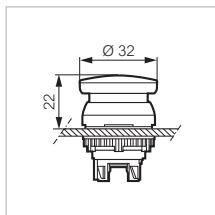

- Red L21AC01
- Green L21AC02
- Black L21AC03
- Yellow L21AC04