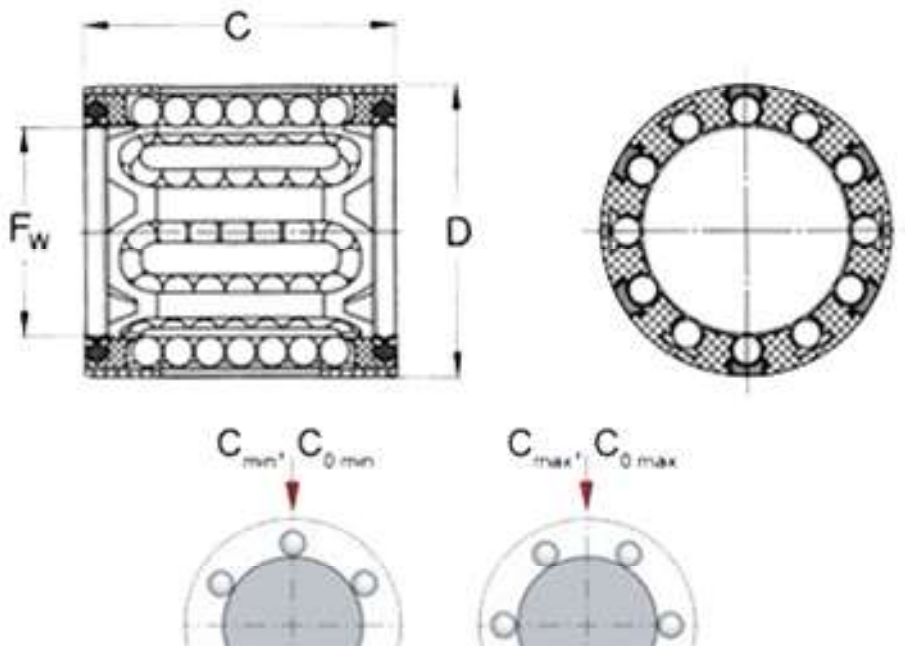

## LBBR 10/HV6

Linear ball bearing, stainless steel

C [mm]:	26
D = Da [mm]:	17
Fw [mm]:	10
Ball rows [#]:	5

Date: 13/05/2020

The contents of this report are the copyright of the publisher and may not be reproduced (even extracts) unless permission is granted. Every care has been taken to ensure the accuracy of the information contained in this report but no liability can be accepted for any loss or damage whether direct, indirect or consequential arising out of the use of the information contained herein.

## LBBR 10/HV6

Linear ball bearing, stainless steel

Cdyn [N]:	585
C0 [N]:	415
Weight [kg]:	0.011

---

**Date:** 13/05/2020

The contents of this report are the copyright of the publisher and may not be reproduced (even extracts) unless permission is granted. Every care has been taken to ensure the accuracy of the information contained in this report but no liability can be accepted for any loss or damage whether direct, indirect or consequential arising out of the use of the information contained herein.