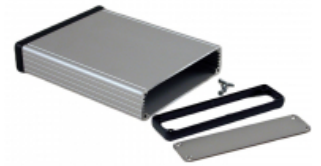

### Key Features:

- Designed to house P.C. boards or for equipment interfacing.
- P.C. boards mount horizontally by sliding into internal slots extruded into the enclosure body.
- Rugged body constructed from extruded aluminum with a minimum thickness of .06" (1.5 mm).
- Extruded body includes a slide removable "belly" plate - except in smaller sizes "A" through "D"

### Includes:

- Versions with metal end plates includes two aluminum end panels - finish matched to extruded aluminum body - and two black plastic bezels (your option to install).
- Versions with plastic end plates includes two all-plastic end caps.
- Extruded aluminum body - choice of clear, black, blue or red anodized finish
- Self adhesive rubber feet. Replacements are available - order part number **1421T2CL** (pack of 24).
- All hardware - end panel screws are #6 x 3/8" TTT - thread rolling, steel screws with a #4 flat head phillips drive. Zinc plate finish - either clear or black (black screws are used on the black, blue & red models).
- For black replacement screws (quantity 100) order part number **1455MS100BK**
- For natural replacement screws for clear anodized enclosures (quantity 100) order part number **1455MS100**
- NOTE: Recommended screw torque is 5 lbf-in

### Photo Features:

Black Anodized Enclosure

Red Anodized Enclosure

Blue Anodized Slimline Enclosure

Most models feature a slide out belly plate. All models include rubber feet.

Accessory panels and bezels allow for mixing and matching of colors.

All models sold as a complete enclosure and feature card slots for easy installation and assembly of PC boards.

**Accessories:**

**Plastic Bezels and End Caps**

Extra plastic bezels and end caps are sold in packs of (2) and (10) and are available in black, red, yellow, transparent red, and transparent blue.