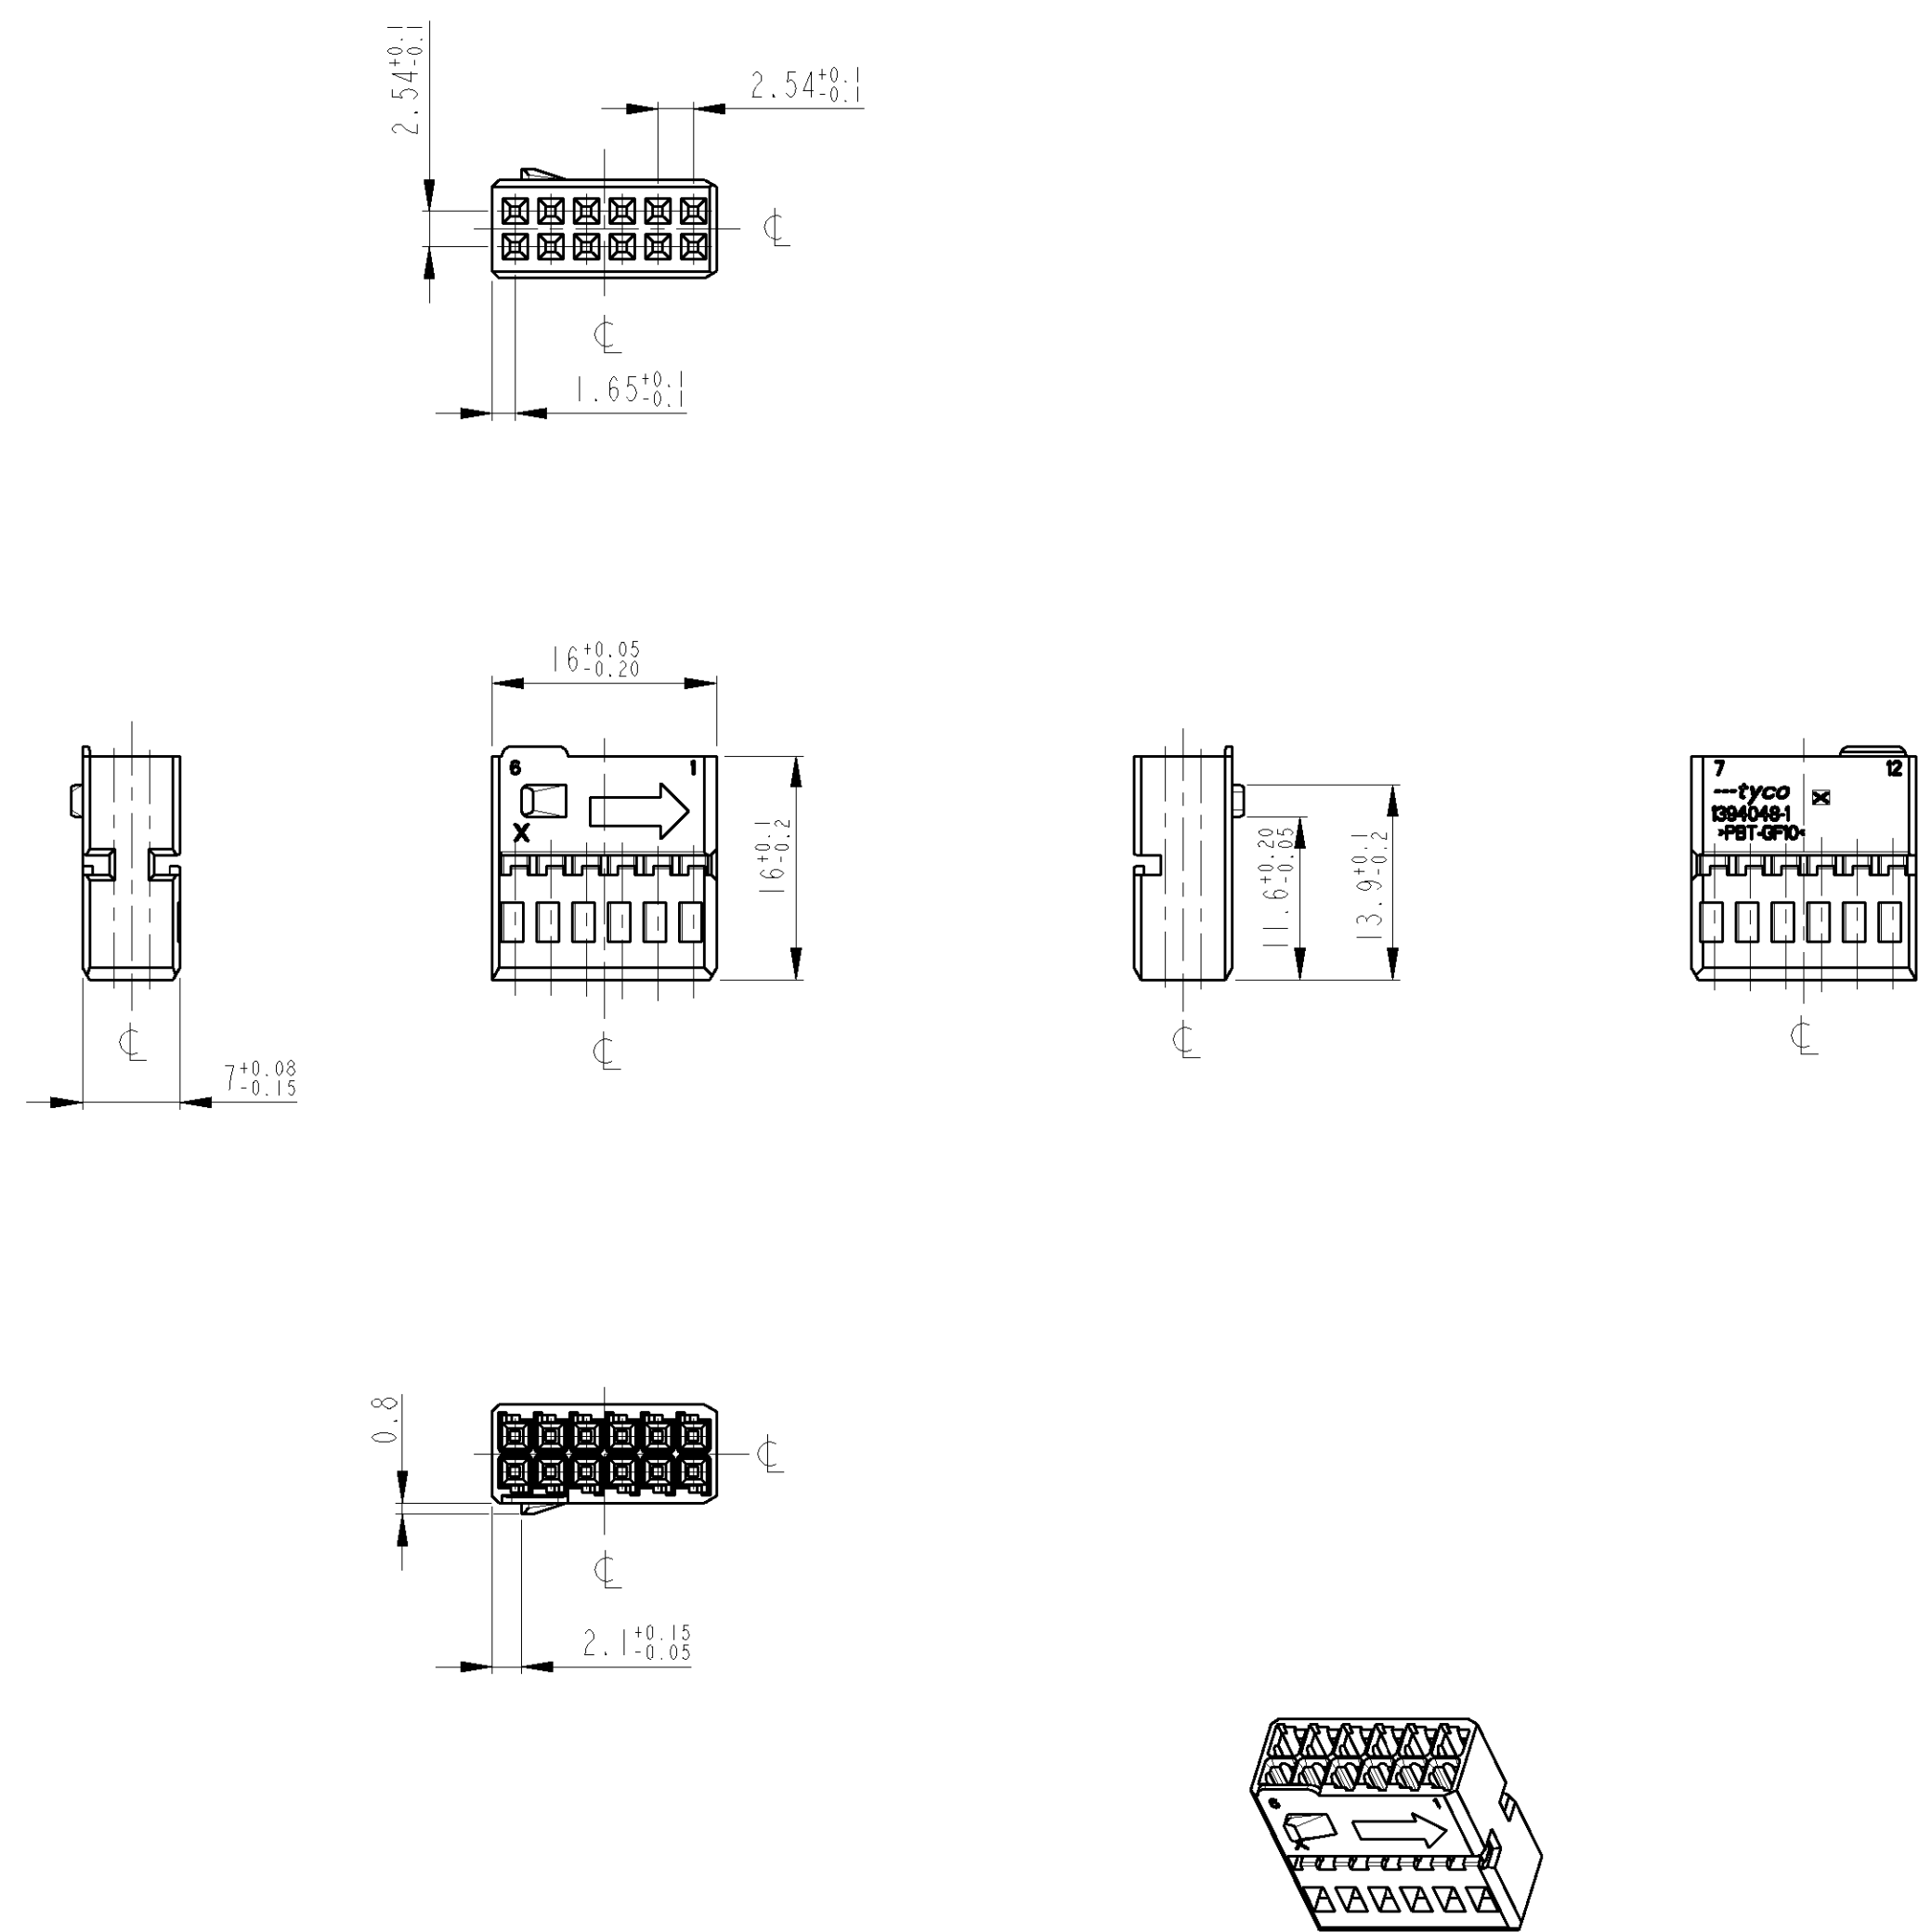

THIS DRAWING IS UNPUBLISHED. VERTRAULICHE UNVERÖFFENTLICHTE ZEICHNUNG. RELEASED FOR PUBLICATION FREI FUER VERÖFFENTLICHUNG. 2004. MATED WITH: PASSEND ZU: 1718228. BY TYCO ELECTRONICS CORPORATION. ALL RIGHTS RESERVED. ALLE RECHTE VORBEHALTEN. COPYRIGHT 2004. TYCO ELECTRONICS CORPORATION. ALL RIGHTS RESERVED. ALLE RECHTE VORBEHALTEN.

LOC	DIST	REVISIONS					
A1	-	P	LTR	DESCRIPTION	DATE	DWN	APVD
PROJECT NR.: EGATN03414		A1		NEW DRAWING	25OCT2004	S. S.	R. F.

NOTES

- 1 USED WITH MQS SOCKET CONTACTS
E.G.: MQS CONTACT 928 999 OR 963 715
- 2 DETAILS OF DESIGN ARE LEFT TO MANUFACTURER
- 3 BULK PACKAGING IN CORRUGATED SHIPPING BOX