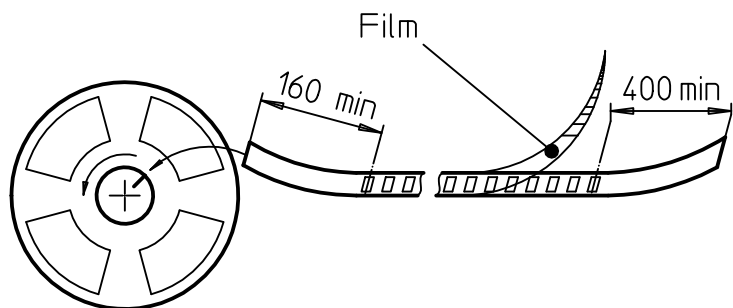

2:1

Packaging details :

- Reel diameter 330 mm
- Tape length 8.3 m ①
- Quantity per reel 600 pcs ①

COPIE HORS CONTRÔLE

MECHANICAL

- Durability 100'000 cycles minimum
- Theoretical stroke S= 2.2 mm
- Recommended working level H= 6.2 to 7.2 mm
- Spring forces F1= 0.2 N initial (indicative value)
F2= 0.3 N ±0.15 N at H= 7.2 mm

Forces are measured in decompression mode

ELECTRICAL (TYPICAL VALUE)

- Current per contact max continuously 1 A
max peak 2 A
- Contact resistance 30 mOhm in static mode within recommended working height after full life

ENVIRONMENTAL

- Operating temperature : -25°C / +125°C
- Storage temperature : -40°C / +125°C
- Relative humidity : 5% / 95%

2	Packaging 0-98-00037	.	.
1	Spring-loaded contact 90013-AS-04	1	.
Pos.	Désignation	Qté	Matière - Protection
R1 le 03.09.15 (5232) R3 le 15.02.16 (6041)	R2 le 15.02.16 (6004) R4 le 23.02.17 (7026)	P14.20.09 / 15-050	Remplace: Remplacé par:
SPRING-LOADED CONTACT			10:1
 precipip swiss world connects			Dessiné 27.01.2015 S.Humbert Contrôlé N° dessin 90013-AS-02 Révision R4