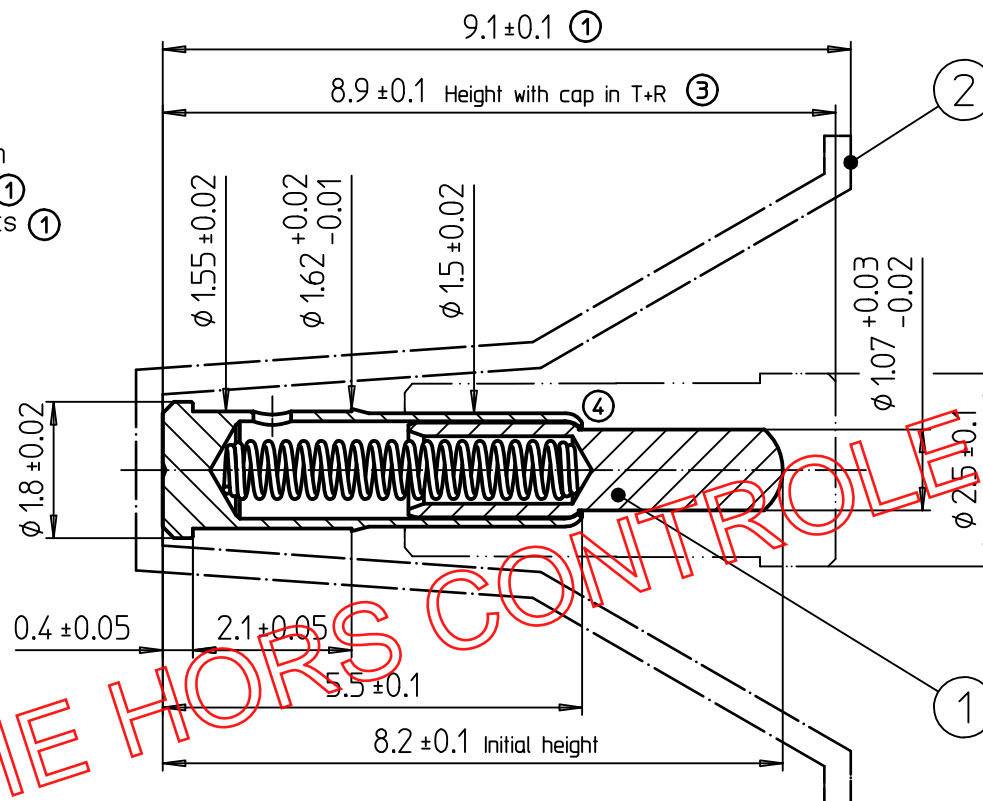

2:1

Packaging details :

- Reel diameter 330 mm
- Tape length 8.3 m ①
- Quantity per reel 600 pcs ①

COPIE HORS CONTRÔLE

MECHANICAL

- Durability 100'000 cycles minimum
- Theoretical stroke S= 2.2 mm
- Recommended working level H= 6.2 to 7.2 mm
- Spring forces F1= 0.2 N initial (indicative value)
F2= 0.3 N ±0.15 N at H= 7.2 mm

Forces are measured in decompression mode

ELECTRICAL (TYPICAL VALUE)

- Current per contact max continuously 1 A
max peak 2 A
- Contact resistance 30 mOhm in static mode within recommended working height after full life

ENVIRONMENTAL

- Operating temperature : -25°C / +125°C
- Storage temperature : -40°C / +125°C
- Relative humidity : 5% / 95%

2	Packaging 0-98-00037	.	.
1	Spring-loaded contact 90013-AS-04	1	.
Pos.	Désignation	Qté	Matière - Protection
R1 le 03.09.15 (5232) R3 le 15.02.16 (6041)	R2 le 15.02.16 (6004) R4 le 23.02.17 (7026)	P14.20.09 / 15-050	Remplace: Remplacé par:
SPRING-LOADED CONTACT			10:1
 precipip swiss world connects			Dessiné 27.01.2015 S.Humbert Contrôlé N° dessin 90013-AS-02 Révision R4