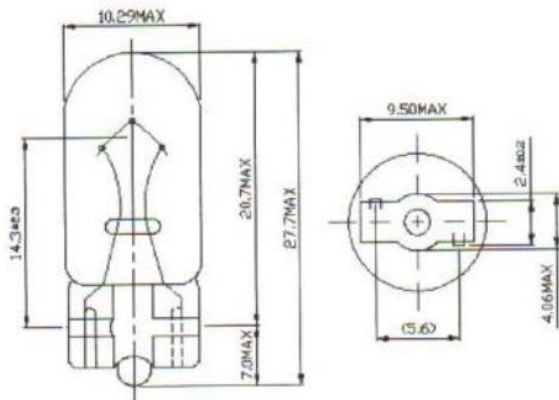

Datasheet

Clear Wedge Filament Indicator Lamp

RS Stock number 106-515

Dimensions: (mm)

Structure	
Bulb Type	T3 ¼ Clear
Bulb Diameter	Ø10.29Max
Length	27.7Max
Base Type	Wedge Base

Design Characteristics	
Voltage	24/28V
Amperage	107/125mA±10%
Filament Type	Vacuum Type
Luminous Flux	22Lm±20%
Life Hours	1000Hours