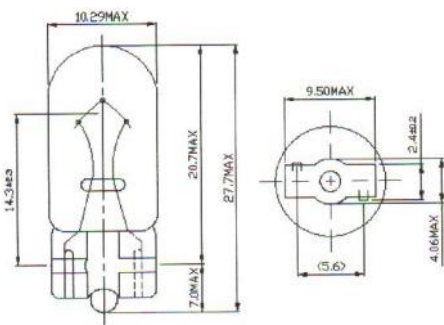

## Clear Wedge Filament Indicator Lamp

RS Stock number 106-363

### Dimensions: (mm)

Structure	
Bulb Type	T1 ¾ Clear
Bulb Diameter	Ø10.29Max
Length	27.7Max
Base Type	Wedge Base

Design Characteristics	
Voltage	12V
Amperage	417mA±10%
Luminous Flux	50Lm±20%
Filament Type	Vacuum Type
Life Hours	1000Hours