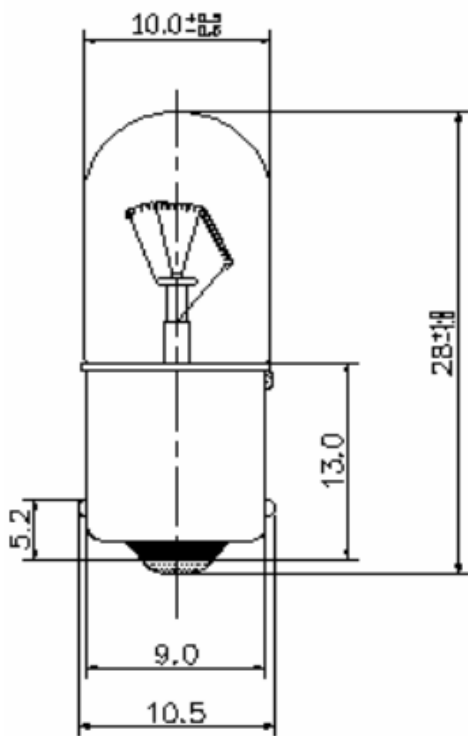

### BA9s Filament Indicator Lamp

RS Stock number [106-284](#)

Drawing(mm):

### Specifications:

Bulb Type:	T3 ¼ Clear
Bulb Diameter:	10.0 max.
Length:	28.0 max.
Base Type:	Ba9s
Voltage:	24/28V
Amperage:	77mA $\pm$ 10%
Filament Type:	Vacuum Type
Luminous Flux:	4.5Lm $\pm$ 20%
Life Hours:	25,000hrs