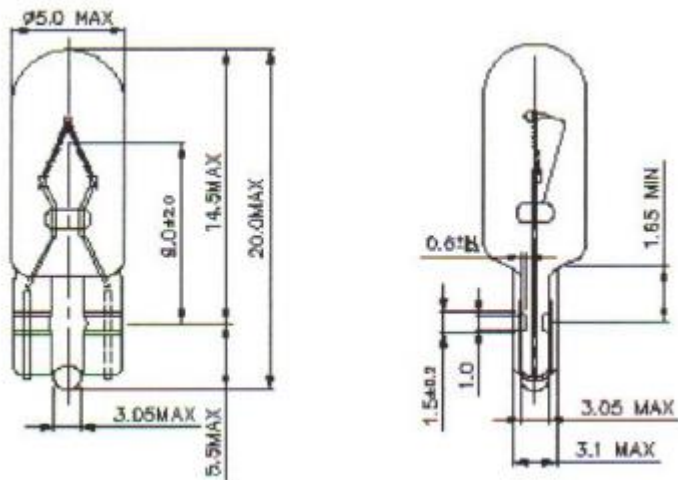

## Red Wedge Filament Indicator Lamp

RS Stock number [106-278](#)

Dimensions: (mm)

### Specifications

Structure		Design Characteristics	
Bulb Type	T1 ½ Red	Voltage	12V
Bulb Diameter	Ø5.0Max	Amperage	100mA±10%
Length	20.0Max	Filament Type	Vacuum Type
Type	Red	Luminous Flux	7Lm±20%
		Life Hours	6,000Hrs