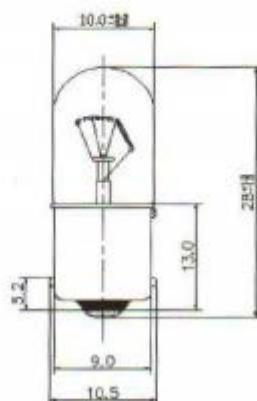

Electrical Specifications

Voltage Rating	24V
Current Rating	83mA

Mechanical Specifications

Diameter	10.5mm
Length	29mm

Approvals

Compliance/Certifications

RoHS

DRAWING - 1

Unit : mm

1. Structure	Bulb Type	T3 1/4 Clear
	Bulb Diameter	Ø10.5Max.
	Length	29.0Max
	Base Type	Ba9s.
2. Design Characteristics	Voltage	24V
	Amperage	83mA±10%
	Filament Type	Vacuum type
	Luminous Flux	6.3Lm±20%
	Life Hours	10,000Hrs