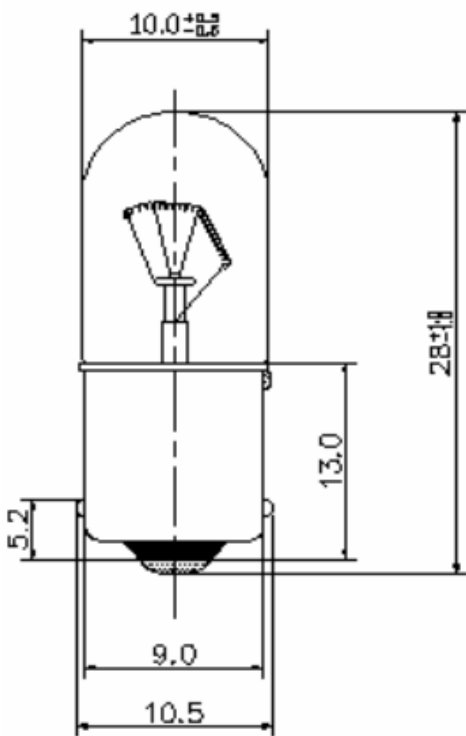

Datasheet

BA9s Filament Indicator Lamp

RS Stock number [105-089](#)

Drawing(mm):

Specifications:

Bulb Type:	T3 ¼ Clear
Bulb Diameter:	10.5 max.
Length:	29.0 max.
Base Type:	Ba9s
Voltage:	12V
Amperage:	183mA \pm 10%
Filament Type:	Vacuum Type
Luminous Flux:	11Lm \pm 20%
Life Hours:	3000hrs