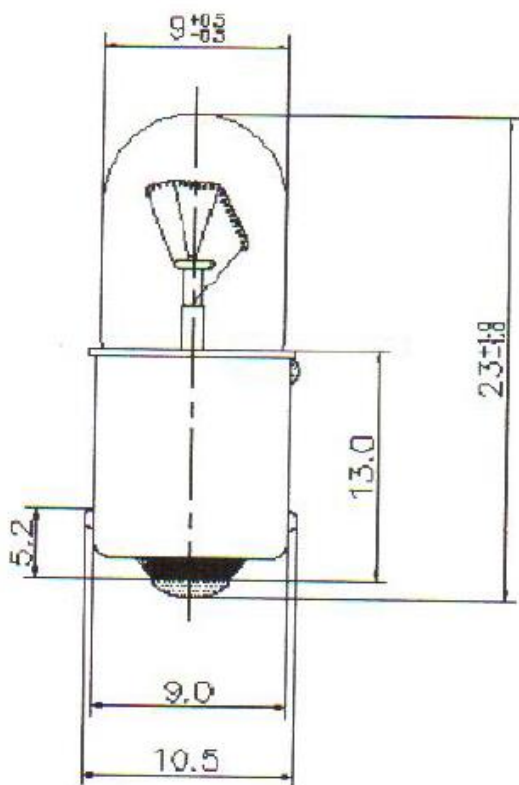

Datasheet

Clear Filament Indicator Lamp

RS Stock number [105-067](#)

Dimensions: (mm)

Structure		Design Characteristics	
Bulb Type	T9x24 clear	Voltage	24V
Bulb Diameter	Ø9.5max	Amperage	1.2mA±10%
Length	24.0Max	Filament Type	Vacuum Type
Base Type	Ba9s	Life Hours	10000hrs
		Luminous Flux	3.0Lm±20%