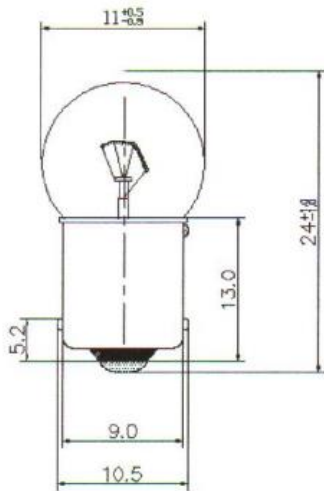

Datasheet

Clear Filament Indicator Lamp

RS Stock number 104-907

Dimensions: (mm)

Structure

Bulb Type	G3 ½ Clear
Bulb Diameter	Ø11.5max
Length	25.0Max
Base Type	Ba9s

Design Characteristics

Voltage	24V
Amperage	116mA±10%
Filament Type	Vacuum Type
Luminous Flux	12Lm±20%
Life Hours	4,000 Hours