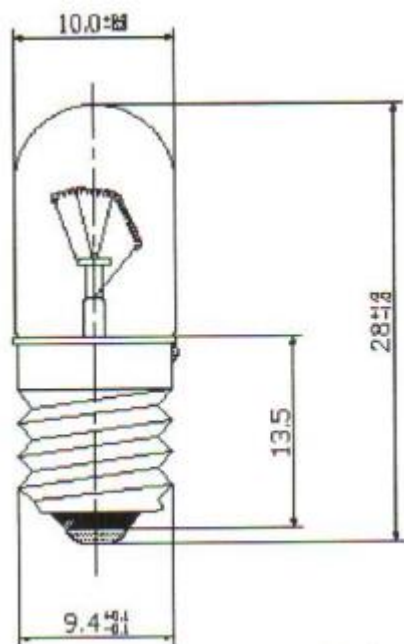

Datasheet

Clear Filament Indicator Lamp

RS Stock number [104-834](#)

Dimensions: (mm)

Specifications

Structure		Design Characteristics	
Bulb Type	T1 1/4 Clear	Voltage	24V
Bulb Diameter	Ø10.0max	Amperage	120mA±10%
Length	28.0Max	Filament Type	Vacuum Type
Base Type	E10	Luminous Flux	12Lm±20%
		Life Hours	3000hrs