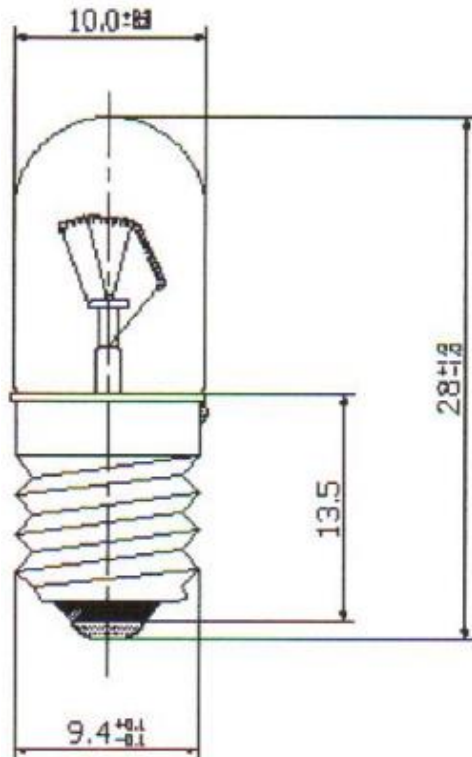

Datasheet

E10 Filament Indicator Lamp

RS Stock number [104-828](#)

Drawing (mm):

Specifications:

Bulb Type:	T3 ¼ clear
Bulb Diameter:	10.0 max.
Length:	28.0 max.
Base Type:	E10
Voltage:	24V
Amperage:	50mA + 10%
Filament Type:	Vacuum Type
Luminous Flux:	4Lm + 20%
Life Hours:	5,000hrs