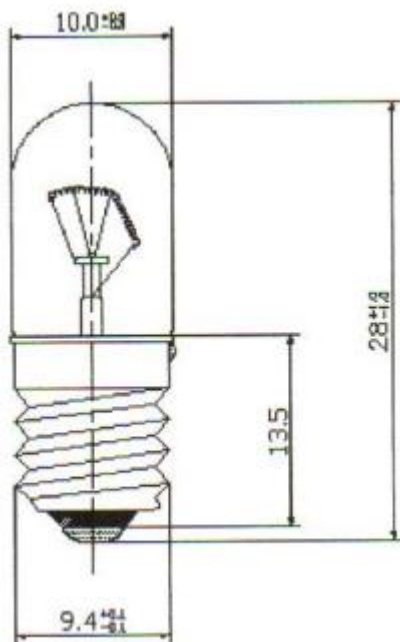

### Clear Filament Indicator Lamp

RS Stock number [104-799](#)

Dimensions: (mm)

## Specifications

Structure		Design Characteristics	
Bulb Type	T3 1/2 Clear	Voltage	28V
Bulb Diameter	Ø10.0max	Amperage	40mA±10%
Length	28.0Max	Filament Type	Vacuum Type
Base Type	E10	Luminous Flux	11.0Lm±20%
		Life Hours	4000hrs