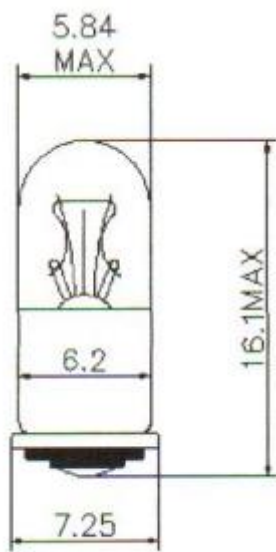

Datasheet

Clear Filament Indicator Lamp

RS Stock number [104-698](#)

Dimensions: (mm)

Specifications

Structure		Design Characteristics	
Bulb Type	T1 ¾ Clear	Voltage	28V
Bulb Diameter	Ø5.84Max	Amperage	40mA±10%
Length	16.1Max	Filament Type	Vacuum Type
Base Type	M.F	Life Hours	4000Hrs
		Luminous Flux	4.5Lm±20%