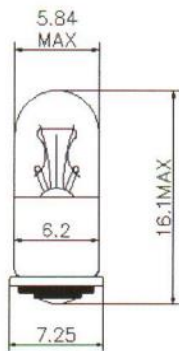

Datasheet

Midget Flange Filament Indicator Lamp

RS Stock number 104-660

Dimensions: (mm)

Specification

Structure		Design Characteristics	
Bulb Type	T1 ¾ Clear	Voltage	28V
Bulb Diameter	Ø5.84 Max	Amperage	24mA±10%
Length	16.1 Max	Filament Type	Vacuum Type
Base Type	M.F	Luminous Flux	1.7Lm±20%
		Life Hours	4000 Hours