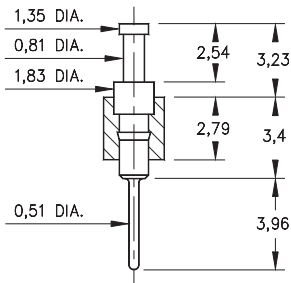

INTERCONNECTS

SERIES 350, 360, 370, 380 • 2,54 GRID SOLDER TAIL • SINGLE ROW STRIPS

FIG. 1

FIG. 2

FIG. 3

FIG. 4

- Series 350, 360, 370 & 380 single row header strips come in various styles (pin, slotted, head, turret and solder cup) with pluggable solder tails

350...001 uses pin #0290

360...001 uses pin #0282

370...001 uses pin #0700

380...001 uses pin #8000

See pages 215 and 216 for details

- Insulators are high temperature thermoplastic, suitable for all soldering operations

ORDERING INFORMATION

	Series 350...001	0,64 / 0,46 Dia. Solder Tails		
FIG. 1	350-XX-1	-00-001000	Specify number of pins 01-64	
FIG. 2	Series 360...001	Slotted Head / Solder Tail		
	360-XX-1	-00-001000	Specify number of pins 01-64	
FIG. 3	Series 370...001	Turret / Solder Tail		
	370-XX-1	-00-001000	Specify number of pins 01-64	
FIG. 4	Series 380...001	Solder Cup / Solder Tail		
	380-XX-1	-00-001000	Specify number of pins 01-64	
<div style="display: flex; justify-content: space-around; align-items: center;"> <div style="border: 1px solid black; padding: 5px; background-color: #90EE90;">RoHS - 2 2011/65/EU</div> <div style="border: 1px solid black; border-radius: 50%; padding: 5px;">XX=Plating Code See Below</div> <div style="border: 1px solid black; border-radius: 50%; padding: 5px;">For Electrical, Mechanical & Environmental Data, See page 264</div> </div>				
SPECIFY PLATING CODE XX=		10 ◆	90	40 ◆
Pin Plating		0,25µm Au	5,08µm Sn/Pb	5,08µm Sn