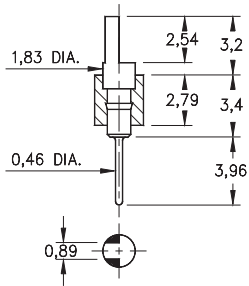

INTERCONNECTS

SERIES 350, 360, 370, 380 • 2,54 GRID SOLDER TAIL • SINGLE ROW STRIPS

FIG. 1

FIG. 2

FIG. 3

FIG. 4

- Series 350, 360, 370 & 380 single row header strips come in various styles (pin, slotted, head, turret and solder cup) with pluggable solder tails

350...001 uses pin #0290

360...001 uses pin #0282

370...001 uses pin #0700

380...001 uses pin #8000

See pages 215 and 216 for details

- Insulators are high temperature thermoplastic, suitable for all soldering operations

ORDERING INFORMATION

	Series 350...001	0,64 / 0,46 Dia. Solder Tails		
FIG. 1	350-XX-1	-00-001000	Specify number of pins 01-64	
FIG. 2	Series 360...001	Slotted Head / Solder Tail		
	360-XX-1	-00-001000	Specify number of pins 01-64	
FIG. 3	Series 370...001	Turret / Solder Tail		
	370-XX-1	-00-001000	Specify number of pins 01-64	
FIG. 4	Series 380...001	Solder Cup / Solder Tail		
	380-XX-1	-00-001000	Specify number of pins 01-64	
<div style="display: flex; justify-content: space-around; align-items: center;"> <div style="border: 1px solid black; padding: 5px; background-color: #90EE90;">RoHS - 2 2011/65/EU</div> <div style="border: 1px solid black; border-radius: 50%; padding: 5px;">XX=Plating Code See Below</div> <div style="border: 1px solid black; border-radius: 50%; padding: 5px;">For Electrical, Mechanical & Environmental Data, See page 264</div> </div>				
SPECIFY PLATING CODE XX=		10 ◆	90	40 ◆
Pin Plating		0,25µm Au	5,08µm Sn/Pb	5,08µm Sn