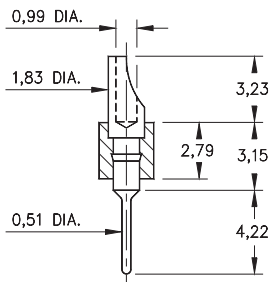

INTERCONNECTS

SERIES 350, 360, 370, 380 • 2,54 GRID SOLDER TAIL • SINGLE ROW STRIPS

FIG. 1

FIG. 2

FIG. 3

FIG. 4

- Series 350, 360, 370 & 380 single row header strips come in various styles (pin, slotted, head, turret and solder cup) with pluggable solder tails

350...001 uses pin #0290

360...001 uses pin #0282

370...001 uses pin #0700

380...001 uses pin #8000

See pages 215 and 216 for details

- Insulators are high temperature thermoplastic, suitable for all soldering operations

ORDERING INFORMATION

	Series 350...001	0,64 / 0,46 Dia. Solder Tails		
FIG. 1	350-XX-1	-00-001000	Specify number of pins 01-64	
FIG. 2	Series 360...001	Slotted Head / Solder Tail		
	360-XX-1	-00-001000	Specify number of pins 01-64	
FIG. 3	Series 370...001	Turret / Solder Tail		
	370-XX-1	-00-001000	Specify number of pins 01-64	
FIG. 4	Series 380...001	Solder Cup / Solder Tail		
	380-XX-1	-00-001000	Specify number of pins 01-64	
<div style="display: flex; justify-content: space-around; align-items: center;"> <div style="border: 1px solid black; padding: 5px; background-color: #90EE90;">RoHS - 2 2011/65/EU</div> <div style="border: 1px solid black; border-radius: 50%; padding: 5px;">XX=Plating Code See Below</div> <div style="border: 1px solid black; border-radius: 50%; padding: 5px;">For Electrical, Mechanical & Environmental Data, See page 264</div> </div>				
SPECIFY PLATING CODE XX=		10 ◆	90	40 ◆
Pin Plating		0,25µm Au	5,08µm Sn/Pb	5,08µm Sn