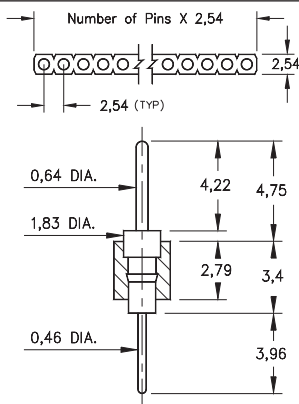

INTERCONNECTS

SERIES 350, 360, 370, 380 • 2,54 GRID SOLDER TAIL • SINGLE ROW STRIPS

FIG. 1

FIG. 2

FIG. 3

FIG. 4

- Series 350, 360, 370 & 380 single row header strips come in various styles (pin, slotted, head, turret and solder cup) with pluggable solder tails

350...001 uses pin #0290

360...001 uses pin #0282

370...001 uses pin #0700

380...001 uses pin #8000

See pages 215 and 216 for details

- Insulators are high temperature thermoplastic, suitable for all soldering operations

ORDERING INFORMATION

	Series 350...001	0,64 / 0,46 Dia. Solder Tails		
FIG. 1	350-XX-1	-00-001000	Specify number of pins 01-64	
FIG. 2	Series 360...001	Slotted Head / Solder Tail		
	360-XX-1	-00-001000	Specify number of pins 01-64	
FIG. 3	Series 370...001	Turret / Solder Tail		
	370-XX-1	-00-001000	Specify number of pins 01-64	
FIG. 4	Series 380...001	Solder Cup / Solder Tail		
	380-XX-1	-00-001000	Specify number of pins 01-64	
<div style="display: flex; justify-content: space-around; align-items: center;"> <div style="border: 1px solid black; padding: 5px; background-color: #90EE90;">RoHS - 2 2011/65/EU</div> <div style="border: 1px solid black; border-radius: 50%; padding: 5px;">XX=Plating Code See Below</div> <div style="border: 1px solid black; border-radius: 50%; padding: 5px;">For Electrical, Mechanical & Environmental Data, See page 264</div> </div>				
SPECIFY PLATING CODE XX=		10 ◆	90	40 ◆
Pin Plating		0,25µm Au	5,08µm Sn/Pb	5,08µm Sn