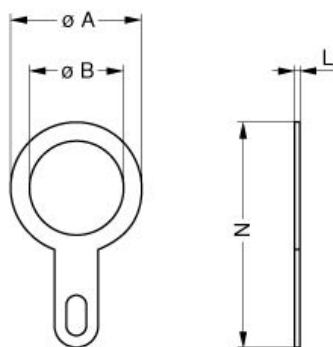

SUMMARY

Wires

Image is for illustrative purpose only

Series	1S
Termination type	No contacts / Accessory
IP rating	0
AWG wire size	0.00 - 0.00
Cable Ø	0.00 - 0.00 mm
Status	active

Download

[Request a quote](#)

[Catalog](#)

TECHNICAL DETAILS

Mechanics

Shell Style/Model	GCA*: Earthing washer
Keying	No keying
Housing Material	Brass (CuSnZn plated) washer
Weight	.59 g

Performance

- Configuration
- Insulator
- Rated Current

Shielding (min): 75 dB (10 MHz)
Shielding (min): 40 dB (1 GHz)
12NC part number: 4022.438.33394

DRAWINGS

No keying

Dimensions

	A	B	L	N
mm.	17	12.2	0.5	27.5
in.	0,67	0,48	0,02	1,08

RECOMMENDED BY LEMO

Tools

LEMO products and services are provided "as is". LEMO makes no warranties or representations with regard to LEMO product & services or use of them, express, implied or statutory, including for accuracy, completeness, or security. The user is fully responsible for his products and applications using LEMO components.