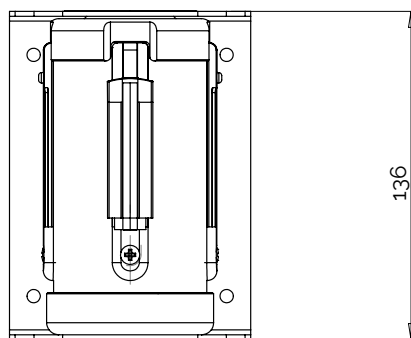

MILTON KEYNES
+44 1908 684 600

NEW YORK
+1 631 666 0336

DUBAI
+971 4 2997 228

PARIS
+33 1 43 09 85 00

FRANKFURT
+49 69 3003 89 010

WROCLAW
+48 71 359 3800