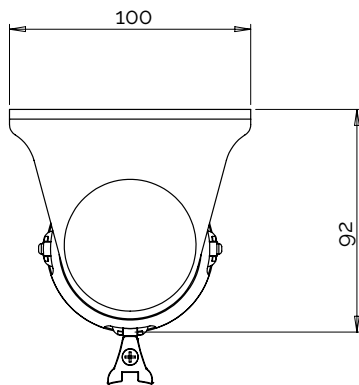

# 180 Rotating Wall Unit

A unique wall unit that rotates 180 degrees to cordon off any area at a variety of angles.

- The casing incorporates pivots, as the webbing is pulled out the unit dynamically changes to the required direction within the 180 degree angle.
- Areas can be cordoned off without taking up valuable floor space.
- Quick and simple to install.

## Product Specification

- 180 degree rotating unit.
- Available as standard with a powder coated black casing and yellow rotating head unit.
- Standard Tensator® anti-tamper tape-end provided.
- Provided with an 898 wall receiver, which is screw mounted to the opposite wall or surface – additional clips are available to purchase.
- Comes as standard with webbing connectivity – so other TensabARRIER® products can be connected to the side of the rotating head unit if required.