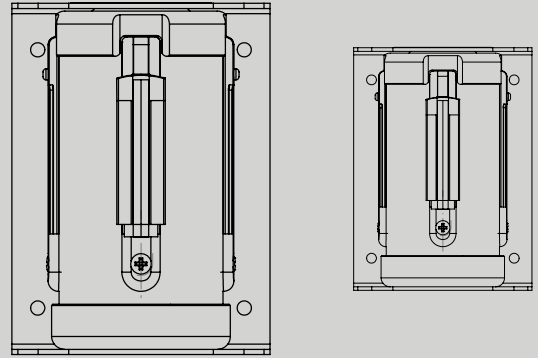

# 180 Rotating Wall Unit

A unique wall unit that rotates 180 degrees to cordon off any area at a variety of angles.

## Features & Benefits

- Incorporating all the benefits of a standard TensabARRIER® wall unit with the added benefit of a rotating cassette holder.
- Saves on multiple units as only one unit is needed to cordon off areas at different angles within 180 degrees of the fixing.

- The casing incorporates pivots, as the webbing is pulled out the unit dynamically changes to the required direction within the 180 degree angle.
- Areas can be cordoned off without taking up valuable floor space.
- Quick and simple to install.

## Product Specification

- 180 degree rotating unit.
- Available as standard with a powder coated black casing and yellow rotating head unit.
- Standard Tensator® anti-tamper tape-end provided.
- Provided with an 898 wall receiver, which is screw mounted to the opposite wall or surface – additional clips are available to purchase.
- Comes as standard with webbing connectivity – so other TensabARRIER® products can be connected to the side of the rotating head unit if required.