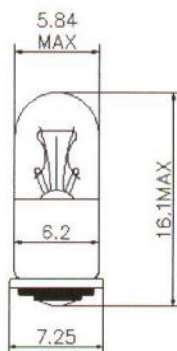

#### Dimensions: (mm)

#### Specification

Structure		Design Characteristics	
Bulb Type	T1 ¾ Clear	Voltage	28V
Bulb Diameter	Ø5.84 Max	Amperage	80mA±10%
Length	16.1 Max	Filament Type	Vacuum Type
Base Type	M.F	Luminous Flux	10.0Lm±20%
		Life Hours	2000 Hours