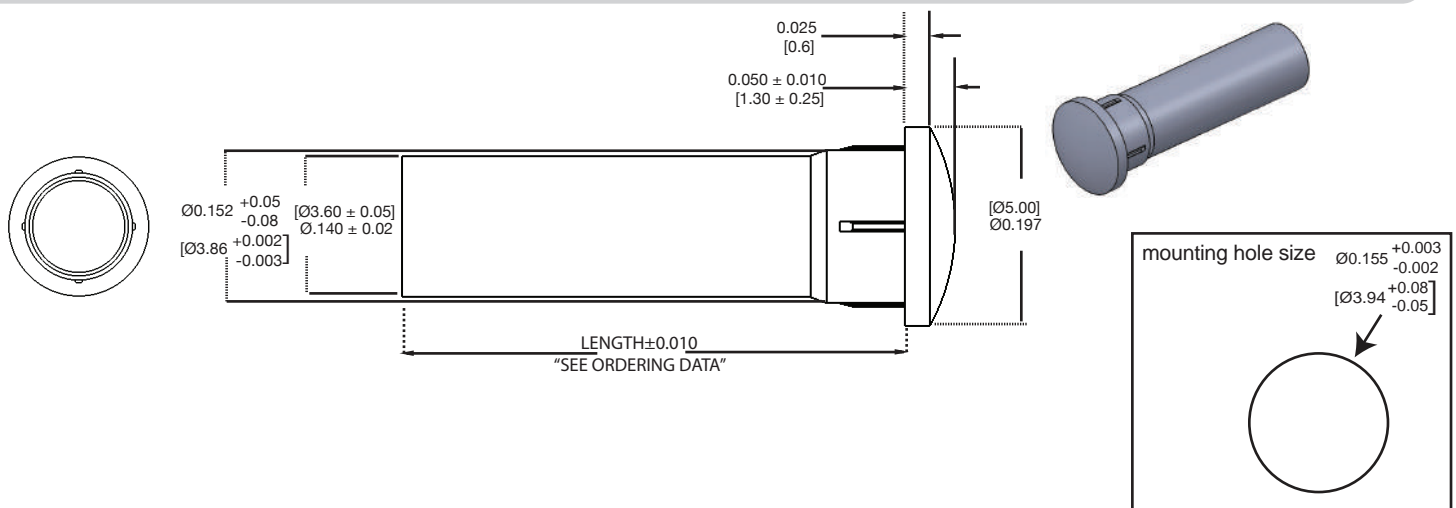

LFC Series 5mm Press Fit, Low Profile Diffused Rigid Light Pipe

LFC Series litepipe™ features diffused round 5mm surface for super wide viewing angle at 120 degrees

Applications

- audio/video
- communication
- darkroom equipment
- electrical panels
- entertainment
- industrial
- medical
- IoT
- security
- studio control
- transportation

Key features

- for use with surface-mount or through-hole LED
- optical grade polycarbonate for maximum light transmission
- low profile, flush panel design
- wide viewing angle at 120 degrees
- frosted surface diffuses light and provides uniform brightness and a soft glow
- press fit (front panel mount) with crushable ribs that simplifies installation
- no physical connection between light pipe and LED provides versatility for assembly
- standard lengths from 0.125" to 1.000"
- custom lengths available
- RTN125 retainer provides a reliable solution for high-vibration environments (optional)

Dimensions

Dimensions in inches [mm]

Product Specifications

Material
Polycarbonate, clear, UL 94-V0

Installation Specification	
mounting hole	0.155" +0.003/-0.002 (3.94mm +0.08/-0.05)
panel thickness	0.040" (1.02mm) to 0.093"(2.36mm)

Recommendation: Maximum air gap (clearance) between LED and light pipe for best performance:

- 0.020" for wide viewing angle LED
- 0.050" for narrow viewing angle LED

Ordering Data

LFC CTP

	Length
012	0.125" (3.2mm)
025	0.250" (6.4mm)
035	0.350" (8.9mm)
037	0.375" (9.5mm)
050	0.500" (12.7mm)
063	0.625" (15.9mm)
075	0.750" (19.0mm)
100	1.000" (25.4mm)