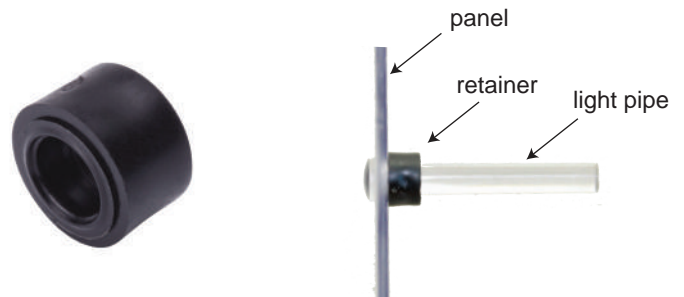

Product Specifications

Material
Polycarbonate, clear, UL 94-V0

Installation Specification	
mounting hole	0.155" +0.003/-0.002 (3.94mm +0.08/-0.05)
panel thickness	0.040" (1.02mm) to 0.093"(2.36mm)

Recommendation: Maximum air gap (clearance) between LED and light pipe for best performance:

- 0.020" for wide viewing angle LED
- 0.050" for narrow viewing angle LED

Ordering Data

LFC CTP

	Length
012	0.125" (3.2mm)
025	0.250" (6.4mm)
035	0.350" (8.9mm)
037	0.375" (9.5mm)
050	0.500" (12.7mm)
063	0.625" (15.9mm)
075	0.750" (19.0mm)
100	1.000" (25.4mm)

Optional Accessory

Retainer for LFC Series 5mm Light Pipe (order separately)

Ordering Number: RTN125

- recommended for high vibration applications
- secure and uniform placement of the light pipe to the panel
- field-proven design

Please see datasheet RTN125 for more details

Compliance & Approvals