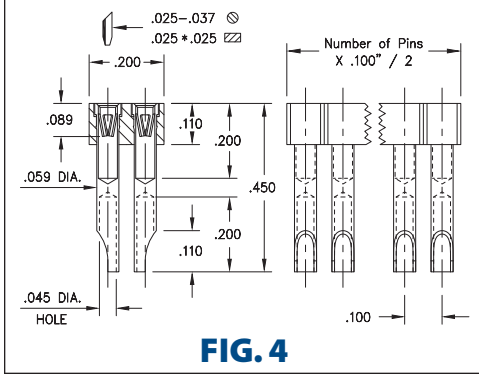

## SERIES 800, 801, 802, 803 • .100" GRID SOLDER CUP HEADERS AND SOCKETS • SINGLE AND DOUBLE ROW STRIPS

- Series 800 and 802 use MM #1107 pins. See page 218 for details
- Series 801 and 803 use MM #1134 pin receptacles and accept pin diameters from .025"-.037" and .025" square pins. See page 177 for details
- Series 801 and 803 receptacles use Hi-Rel, 4-finger BeCu #47 contact rated at 4.5 amps. See page 256 for details
- Solder cups are pre-aligned and accept up to 20 AWG wire
- Insulators are high temperature thermoplastic, suitable for all soldering operations

### ORDERING INFORMATION

<b>FIG. 1</b>	<b>Series 800...007</b>	<b>Single Row Solder Cup / Solder Tail</b>	
	800-XX-0	-10-007000	02-64
Specify number of pins			
<b>FIG. 2</b>	<b>Series 802...007</b>	<b>Double Row Solder Cup / Solder Tail</b>	
	802-XX-0	-10-007000	02-64
Specify number of pins			
  			
<b>SPECIFY PLATING CODE XX=</b>		10 	40 
Pin Plating 		10 μ" Au	200 μ" Sn

<b>FIG. 3</b>	<b>Series 801...007</b>	<b>Single Row Solder Cup Sockets</b>	
	801-13-0	-10-007000	02-64
Specify number of pins			
<b>FIG. 4</b>	<b>Series 803...007</b>	<b>Double Row Solder Cup Sockets</b>	
	803-13-0	-10-007000	02-64
Specify number of pins			
  			
<b>SPECIFY PLATING CODE XX=</b>		13 	
Sleeve (Pin) 		10 μ" Au	
Contact (Clip) 		30 μ" Au	