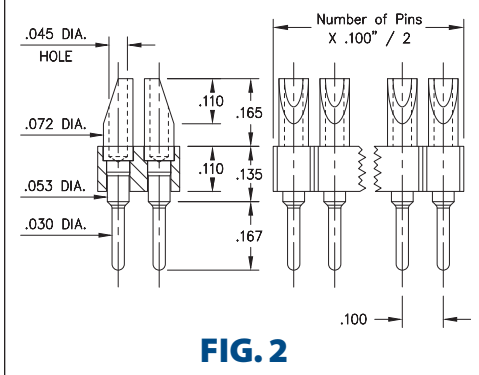

## SERIES 800, 801, 802, 803 • .100" GRID SOLDER CUP HEADERS AND SOCKETS • SINGLE AND DOUBLE ROW STRIPS

- Series 800 and 802 use MM #1107 pins. See page 218 for details
- Series 801 and 803 use MM #1134 pin receptacles and accept pin diameters from .025"-.037" and .025" square pins. See page 177 for details
- Series 801 and 803 receptacles use Hi-Rel, 4-finger BeCu #47 contact rated at 4.5 amps. See page 256 for details
- Solder cups are pre-aligned and accept up to 20 AWG wire
- Insulators are high temperature thermoplastic, suitable for all soldering operations

### ORDERING INFORMATION

<b>FIG. 1</b>	<b>Series 800...007</b>	<b>Single Row Solder Cup / Solder Tail</b>	
	800-XX-0	-10-007000	02-64
Specify number of pins			
<b>FIG. 2</b>	<b>Series 802...007</b>	<b>Double Row Solder Cup / Solder Tail</b>	
	802-XX-0	-10-007000	02-64
Specify number of pins			
  			
<b>SPECIFY PLATING CODE XX=</b>		10 	40 
Pin Plating 		10 μ" Au	200 μ" Sn

<b>FIG. 3</b>	<b>Series 801...007</b>	<b>Single Row Solder Cup Sockets</b>	
	801-13-0	-10-007000	02-64
Specify number of pins			
<b>FIG. 4</b>	<b>Series 803...007</b>	<b>Double Row Solder Cup Sockets</b>	
	803-13-0	-10-007000	02-64
Specify number of pins			
  			
<b>SPECIFY PLATING CODE XX=</b>		13 	
Sleeve (Pin) 		10 μ" Au	
Contact (Clip) 		30 μ" Au	