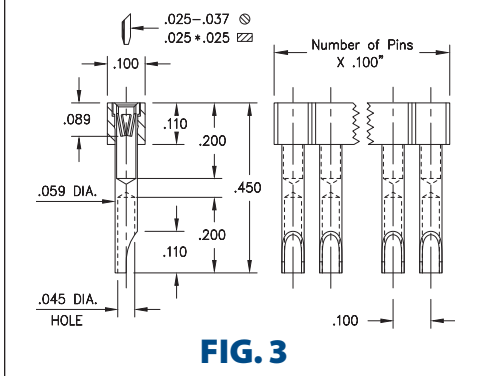

## SERIES 800, 801, 802, 803 • .100" GRID SOLDER CUP HEADERS AND SOCKETS • SINGLE AND DOUBLE ROW STRIPS

- Series 800 and 802 use MM #1107 pins. See page 218 for details
- Series 801 and 803 use MM #1134 pin receptacles and accept pin diameters from .025"-.037" and .025" square pins. See page 177 for details
- Series 801 and 803 receptacles use Hi-Rel, 4-finger BeCu #47 contact rated at 4.5 amps. See page 256 for details
- Solder cups are pre-aligned and accept up to 20 AWG wire
- Insulators are high temperature thermoplastic, suitable for all soldering operations

### ORDERING INFORMATION

<b>FIG. 1</b>	<b>Series 800...007</b>	<b>Single Row Solder Cup / Solder Tail</b>	
	800-XX-0	-10-007000	02-64
Specify number of pins			
<b>FIG. 2</b>	<b>Series 802...007</b>	<b>Double Row Solder Cup / Solder Tail</b>	
	802-XX-0	-10-007000	02-64
Specify number of pins			
  			
<b>SPECIFY PLATING CODE XX=</b>		10 	40 
Pin Plating 		10 μ" Au	200 μ" Sn

<b>FIG. 3</b>	<b>Series 801...007</b>	<b>Single Row Solder Cup Sockets</b>	
	801-13-0	-10-007000	02-64
Specify number of pins			
<b>FIG. 4</b>	<b>Series 803...007</b>	<b>Double Row Solder Cup Sockets</b>	
	803-13-0	-10-007000	02-64
Specify number of pins			
  			
<b>SPECIFY PLATING CODE XX=</b>		13 	
Sleeve (Pin) 		10 μ" Au	
Contact (Clip) 		30 μ" Au	