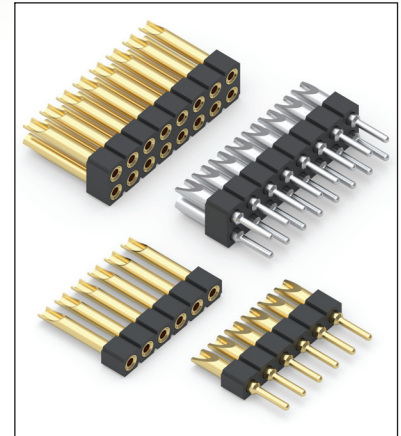

## SERIES 800, 801, 802, 803 • .100" GRID SOLDER CUP HEADERS AND SOCKETS • SINGLE AND DOUBLE ROW STRIPS

- Series 800 and 802 use MM #1107 pins. See page 218 for details
- Series 801 and 803 use MM #1134 pin receptacles and accept pin diameters from .025"-.037" and .025" square pins. See page 177 for details
- Series 801 and 803 receptacles use Hi-Rel, 4-finger BeCu #47 contact rated at 4.5 amps. See page 256 for details
- Solder cups are pre-aligned and accept up to 20 AWG wire
- Insulators are high temperature thermoplastic, suitable for all soldering operations

### ORDERING INFORMATION

<b>FIG. 1</b>	<b>Series 800...007</b>	<b>Single Row Solder Cup / Solder Tail</b>	
	800-XX-0	-10-007000	02-64
Specify number of pins			
<b>FIG. 2</b>	<b>Series 802...007</b>	<b>Double Row Solder Cup / Solder Tail</b>	
	802-XX-0	-10-007000	02-64
Specify number of pins			
  			
<b>SPECIFY PLATING CODE XX=</b>		10 	40 
Pin Plating 		10 μ" Au	200 μ" Sn

<b>FIG. 3</b>	<b>Series 801...007</b>	<b>Single Row Solder Cup Sockets</b>	
	801-13-0	-10-007000	02-64
Specify number of pins			
<b>FIG. 4</b>	<b>Series 803...007</b>	<b>Double Row Solder Cup Sockets</b>	
	803-13-0	-10-007000	02-64
Specify number of pins			
  			
<b>SPECIFY PLATING CODE XX=</b>		13 	
Sleeve (Pin) 		10 μ" Au	
Contact (Clip) 		30 μ" Au	