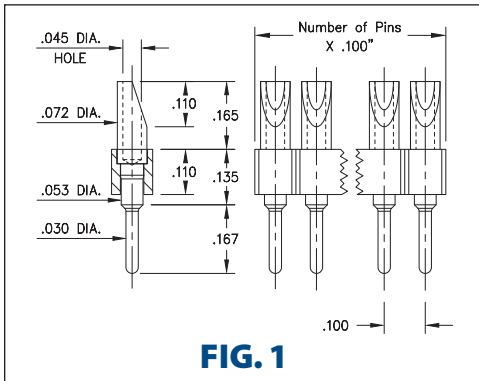

## SERIES 800, 801, 802, 803 • .100" GRID SOLDER CUP HEADERS AND SOCKETS • SINGLE AND DOUBLE ROW STRIPS

- Series 800 and 802 use MM #1107 pins. See page 218 for details
- Series 801 and 803 use MM #1134 pin receptacles and accept pin diameters from .025"-.037" and .025" square pins. See page 177 for details
- Series 801 and 803 receptacles use Hi-Rel, 4-finger BeCu #47 contact rated at 4.5 amps. See page 256 for details
- Solder cups are pre-aligned and accept up to 20 AWG wire
- Insulators are high temperature thermoplastic, suitable for all soldering operations

### ORDERING INFORMATION

<b>FIG. 1</b>	<b>Series 800...007</b>	<b>Single Row Solder Cup / Solder Tail</b>	
	800-XX-0	-10-007000	02-64
Specify number of pins			
<b>FIG. 2</b>	<b>Series 802...007</b>	<b>Double Row Solder Cup / Solder Tail</b>	
	802-XX-0	-10-007000	02-64
Specify number of pins			
  			
<b>SPECIFY PLATING CODE XX=</b>		10 	40 
Pin Plating 		10 μ" Au	200 μ" Sn

<b>FIG. 3</b>	<b>Series 801...007</b>	<b>Single Row Solder Cup Sockets</b>	
	801-13-0	-10-007000	02-64
Specify number of pins			
<b>FIG. 4</b>	<b>Series 803...007</b>	<b>Double Row Solder Cup Sockets</b>	
	803-13-0	-10-007000	02-64
Specify number of pins			
  			
<b>SPECIFY PLATING CODE XX=</b>		13 	
Sleeve (Pin) 		10 μ" Au	
Contact (Clip) 		30 μ" Au	