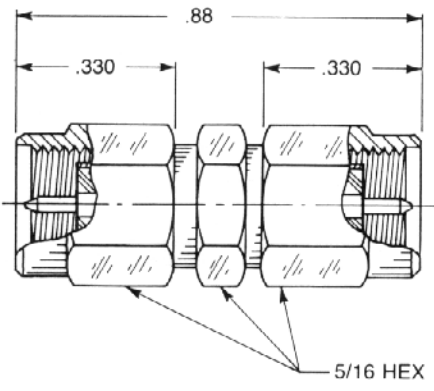

Straight Jack To Jack Adapter

- Connects two plugs

Captive contact:
5917-1103-000 (Gold plated)
5917-9103-000 (Passivated)

Straight Bulkhead Mounted Jack To Jack Adapter

- Connects two plugs

Captive contact:
5909-1103-000 (Gold plated)
5909-9103-000 (Passivated)

Straight Jack To Plug Adapter

- Prevents damage to equipment-mounted jacks during frequent mating and unmating

Captive contact:
5916-1103-603 (Gold plated)
5916-9103-603 (Passivated)

Straight Plug To Plug Adapter

- Connects two jacks

Captive contact:
5918-1103-000 (Gold plated)
5918-9103-000 (Passivated)

Right Angle Jack To Plug Adapter

- Connects one jack and one plug

5919-1503-000 (Gold plated)

5919-9503-000 (Passivated)

Right Angle Jack To Jack Adapter

- Connects two plugs

5919-1503-003 (Gold plated)

5919-9503-003 (Passivated)

Right Angle Plug To Plug Adapter

- Connects two jacks

5919-1503-001 (Gold plated)

5919-9503-001 (Passivated)