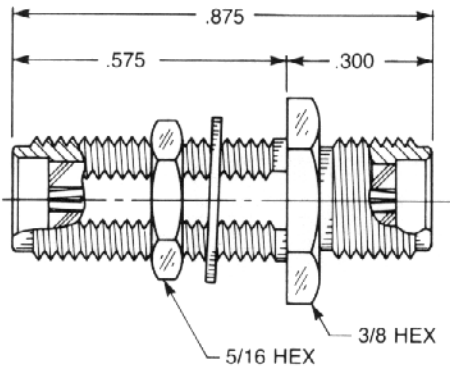

Straight Jack To Jack Adapter

- Connects two plugs

Captive contact:
5917-1103-000 (Gold plated)
5917-9103-000 (Passivated)

Straight Bulkhead Mounted Jack To Jack Adapter

- Connects two plugs

Captive contact:
5909-1103-000 (Gold plated)
5909-9103-000 (Passivated)

Straight Jack To Plug Adapter

- Prevents damage to equipment-mounted jacks during frequent mating and unmating

Captive contact:
5916-1103-603 (Gold plated)
5916-9103-603 (Passivated)

Straight Plug To Plug Adapter

- Connects two jacks

Captive contact:
5918-1103-000 (Gold plated)
5918-9103-000 (Passivated)

Right Angle Jack To Plug Adapter

- Connects one jack and one plug

5919-1503-000 (Gold plated)

5919-9503-000 (Passivated)

Right Angle Jack To Jack Adapter

- Connects two plugs

5919-1503-003 (Gold plated)

5919-9503-003 (Passivated)

Right Angle Plug To Plug Adapter

- Connects two jacks

5919-1503-001 (Gold plated)

5919-9503-001 (Passivated)