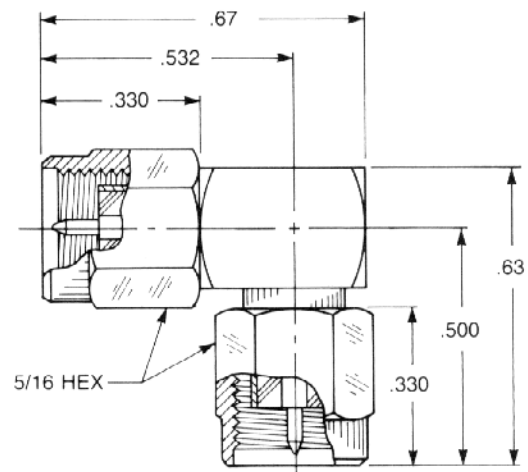

- Connects two jacks

Captive contact:
5918-1103-000 (Gold plated)
5918-9103-000 (Passivated)

Right Angle Jack To Plug Adapter

- Connects one jack and one plug

5919-1503-000 (Gold plated)

5919-9503-000 (Passivated)

Right Angle Jack To Jack Adapter

- Connects two plugs

5919-1503-003 (Gold plated)

5919-9503-003 (Passivated)

Right Angle Plug To Plug Adapter

- Connects two jacks

5919-1503-001 (Gold plated)

5919-9503-001 (Passivated)