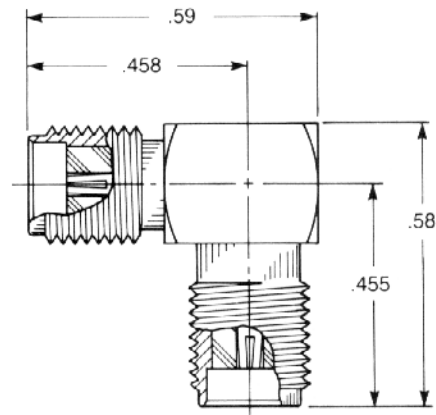

- Connects two jacks

Captive contact:
5918-1103-000 (Gold plated)
5918-9103-000 (Passivated)

Right Angle Jack To Plug Adapter

- Connects one jack and one plug

5919-1503-000 (Gold plated)

5919-9503-000 (Passivated)

Right Angle Jack To Jack Adapter

- Connects two plugs

5919-1503-003 (Gold plated)

5919-9503-003 (Passivated)

Right Angle Plug To Plug Adapter

- Connects two jacks

5919-1503-001 (Gold plated)

5919-9503-001 (Passivated)