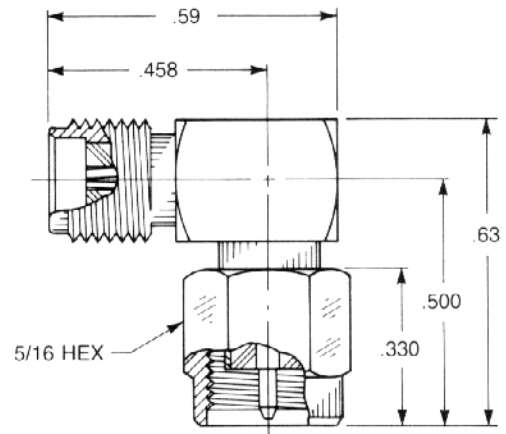

Straight Jack To Jack Adapter

- Connects two plugs

Captive contact:
5917-1103-000 (Gold plated)
5917-9103-000 (Passivated)

Straight Bulkhead Mounted Jack To Jack Adapter

- Connects two plugs

Captive contact:
5909-1103-000 (Gold plated)
5909-9103-000 (Passivated)

- Connects two jacks

Captive contact:
5918-1103-000 (Gold plated)
5918-9103-000 (Passivated)

Right Angle Jack To Plug Adapter

- Connects one jack and one plug

5919-1503-000 (Gold plated)

5919-9503-000 (Passivated)

Right Angle Jack To Jack Adapter

- Connects two plugs

5919-1503-003 (Gold plated)

5919-9503-003 (Passivated)

Right Angle Plug To Plug Adapter

- Connects two jacks

5919-1503-001 (Gold plated)

5919-9503-001 (Passivated)