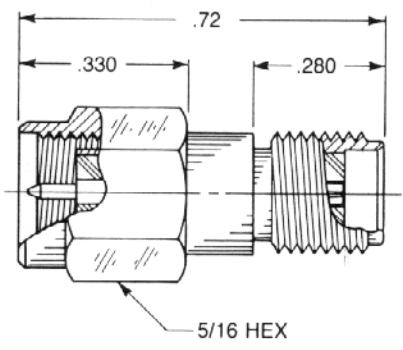

Straight Jack To Jack Adapter

- Connects two plugs

Captive contact:
5917-1103-000 (Gold plated)
5917-9103-000 (Passivated)

Straight Bulkhead Mounted Jack To Jack Adapter

- Connects two plugs

Captive contact:
5909-1103-000 (Gold plated)
5909-9103-000 (Passivated)

Straight Jack To Plug Adapter

- Prevents damage to equipment-mounted jacks during frequent mating and unmating

Captive contact:
5916-1103-603 (Gold plated)
5916-9103-603 (Passivated)

Straight Plug To Plug Adapter

- Connects two jacks

Captive contact:
5918-1103-000 (Gold plated)
5918-9103-000 (Passivated)

Right Angle Jack To Plug Adapter

- Connects one jack and one plug

5919-1503-000 (Gold plated)

5919-9503-000 (Passivated)

Right Angle Jack To Jack Adapter

- Connects two plugs

5919-1503-003 (Gold plated)

5919-9503-003 (Passivated)

Right Angle Plug To Plug Adapter

- Connects two jacks

5919-1503-001 (Gold plated)

5919-9503-001 (Passivated)