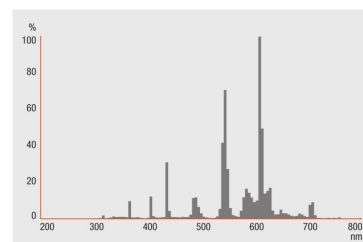

Product description	Certificates & standards	Country-specific categorizations
	Energy consumption	ILCOS
DULUX D 18 W/865 ¹⁾	23 kWh/1000h	FSQ-18/865-I-G24d-2
DULUX D 26 W/827	32 kWh/1000h	FSQ-26/827-I-G24d-3
DULUX D 26 W/830	32 kWh/1000h	FSQ-26/830-I-G24d-3
DULUX D 26 W/840	32 kWh/1000h	FSQ-26/840-I-G24d-3
DULUX D 26 W/865	32 kWh/1000h	FSQ-26/865-I-G24d-3

¹⁾ Suitable only for operation with 0.22 A control gear

DULUX D 10 W/827, DULUX D 10 W/830, DULUX D 10 W/840, DULUX D 13 W/827, DULUX D 13 W/830, DULUX D 13 W/840, DULUX D 13 W/865, DULUX D 18 W/827, DULUX D 18 W/830, DULUX D 18 W/840, DULUX D 18 W/865, DULUX D 26 W/827, DULUX D 26 W/830, DULUX D 26 W/840

DULUX D 26 W/865

DULUX D 10 W/827, DULUX D 13 W/827, DULUX D 18 W/827, DULUX D 26 W/827

DULUX D 10 W/830, DULUX D 13 W/830, DULUX D 18 W/830, DULUX D 26 W/830