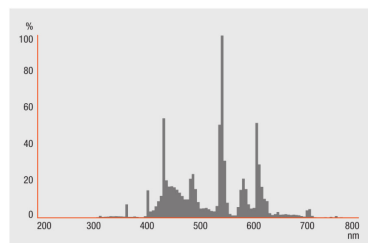

DULUX D 10 W/840, DULUX D 13 W/840, DULUX D 18 W/840, DULUX D 26 W/840

DULUX D 13 W/865, DULUX D 18 W/865, DULUX D 26 W/865

DULUX D 10 W/827, DULUX D 10 W/830, DULUX D 10 W/840, DULUX D 13 W/827, DULUX D 13 W/830, DULUX D 13 W/840, DULUX D 13 W/865

DULUX D 10 W/827, DULUX D 10 W/830, DULUX D 10 W/840, DULUX D 13 W/827, DULUX D 13 W/830, DULUX D 13 W/840, DULUX D 13 W/865, DULUX D 18 W/827, DULUX D 18 W/830, DULUX D 18 W/840, DULUX D 18 W/865, DULUX D 26 W/827, DULUX D 26 W/830, DULUX D 26 W/840

EQUIPMENT / ACCESSORIES

- Suitable for operation on conventional control gear

SAFETY ADVICE

In case of lamp breakage: www.ledvance.com/brokenlamp

APPLICATION ADVICE

For more detailed application information and graphics please see product datasheet.