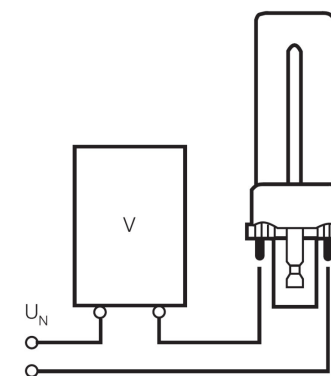

DULUX D 10 W/840, DULUX D 13 W/840, DULUX D 18 W/840, DULUX D 26 W/840

DULUX D 13 W/865, DULUX D 18 W/865, DULUX D 26 W/865

DULUX D 10 W/827, DULUX D 10 W/830, DULUX D 10 W/840, DULUX D 13 W/827, DULUX D 13 W/830, DULUX D 13 W/840, DULUX D 13 W/865

DULUX D 10 W/827, DULUX D 10 W/830, DULUX D 10 W/840, DULUX D 13 W/827, DULUX D 13 W/830, DULUX D 13 W/840, DULUX D 13 W/865, DULUX D 18 W/827, DULUX D 18 W/830, DULUX D 18 W/840, DULUX D 18 W/865, DULUX D 26 W/827, DULUX D 26 W/830, DULUX D 26 W/840

EQUIPMENT / ACCESSORIES

- Suitable for operation on conventional control gear

SAFETY ADVICE

In case of lamp breakage: www.ledvance.com/brokenlamp

APPLICATION ADVICE

For more detailed application information and graphics please see product datasheet.