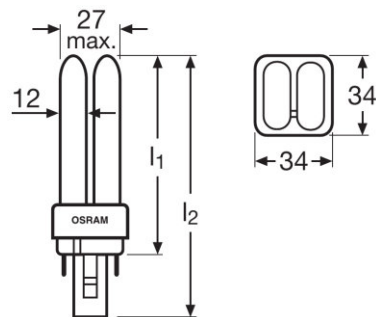

Product description	Certificates & standards	Country-specific categorizations
	Energy consumption	ILCOS
DULUX D 18 W/865 ¹⁾	23 kWh/1000h	FSQ-18/865-I-G24d-2
DULUX D 26 W/827	32 kWh/1000h	FSQ-26/827-I-G24d-3
DULUX D 26 W/830	32 kWh/1000h	FSQ-26/830-I-G24d-3
DULUX D 26 W/840	32 kWh/1000h	FSQ-26/840-I-G24d-3
DULUX D 26 W/865	32 kWh/1000h	FSQ-26/865-I-G24d-3

¹⁾ Suitable only for operation with 0.22 A control gear

DULUX D 10 W/827, DULUX D 10 W/830, DULUX D 10 W/840, DULUX D 13 W/827, DULUX D 13 W/830, DULUX D 13 W/840, DULUX D 13 W/865, DULUX D 18 W/827, DULUX D 18 W/830, DULUX D 18 W/840, DULUX D 18 W/865, DULUX D 26 W/827, DULUX D 26 W/830, DULUX D 26 W/840

DULUX D 26 W/865

DULUX D 10 W/827, DULUX D 13 W/827, DULUX D 18 W/827, DULUX D 26 W/827

DULUX D 10 W/830, DULUX D 13 W/830, DULUX D 18 W/830, DULUX D 26 W/830