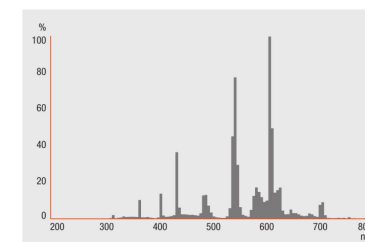

Product description	Certificates & standards	Country-specific categorizations
	Energy consumption	ILCOS
DULUX D 18 W/865 ¹⁾	23 kWh/1000h	FSQ-18/865-I-G24d-2
DULUX D 26 W/827	32 kWh/1000h	FSQ-26/827-I-G24d-3
DULUX D 26 W/830	32 kWh/1000h	FSQ-26/830-I-G24d-3
DULUX D 26 W/840	32 kWh/1000h	FSQ-26/840-I-G24d-3
DULUX D 26 W/865	32 kWh/1000h	FSQ-26/865-I-G24d-3

¹⁾ Suitable only for operation with 0.22 A control gear

DULUX D 10 W/827, DULUX D 10 W/830, DULUX D 10 W/840, DULUX D 13 W/827, DULUX D 13 W/830, DULUX D 13 W/840, DULUX D 13 W/865, DULUX D 18 W/827, DULUX D 18 W/830, DULUX D 18 W/840, DULUX D 18 W/865, DULUX D 26 W/827, DULUX D 26 W/830, DULUX D 26 W/840

DULUX D 26 W/865

DULUX D 10 W/827, DULUX D 13 W/827, DULUX D 18 W/827, DULUX D 26 W/827

DULUX D 10 W/830, DULUX D 13 W/830, DULUX D 18 W/830, DULUX D 26 W/830