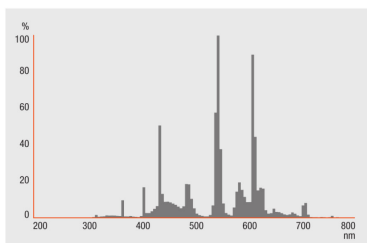

DULUX D 10 W/840, DULUX D 13 W/840, DULUX D 18 W/840, DULUX D 26 W/840

DULUX D 13 W/865, DULUX D 18 W/865, DULUX D 26 W/865

DULUX D 10 W/827, DULUX D 10 W/830, DULUX D 10 W/840, DULUX D 13 W/827, DULUX D 13 W/830, DULUX D 13 W/840, DULUX D 13 W/865

DULUX D 10 W/827, DULUX D 10 W/830, DULUX D 10 W/840, DULUX D 13 W/827, DULUX D 13 W/830, DULUX D 13 W/840, DULUX D 13 W/865, DULUX D 18 W/827, DULUX D 18 W/830, DULUX D 18 W/840, DULUX D 18 W/865, DULUX D 26 W/827, DULUX D 26 W/830, DULUX D 26 W/840

EQUIPMENT / ACCESSORIES

- Suitable for operation on conventional control gear

SAFETY ADVICE

In case of lamp breakage: www.ledvance.com/brokenlamp

APPLICATION ADVICE

For more detailed application information and graphics please see product datasheet.