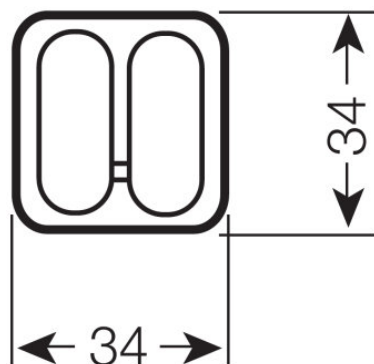

Product description	Certificates & standards	Country-specific categorizations
	Energy consumption	ILCOS
DULUX D 18 W/865 ¹⁾	23 kWh/1000h	FSQ-18/865-I-G24d-2
DULUX D 26 W/827	32 kWh/1000h	FSQ-26/827-I-G24d-3
DULUX D 26 W/830	32 kWh/1000h	FSQ-26/830-I-G24d-3
DULUX D 26 W/840	32 kWh/1000h	FSQ-26/840-I-G24d-3
DULUX D 26 W/865	32 kWh/1000h	FSQ-26/865-I-G24d-3

¹⁾ Suitable only for operation with 0.22 A control gear

DULUX D 10 W/827, DULUX D 10 W/830, DULUX D 10 W/840, DULUX D 13 W/827, DULUX D 13 W/830, DULUX D 13 W/840, DULUX D 13 W/865, DULUX D 18 W/827, DULUX D 18 W/830, DULUX D 18 W/840, DULUX D 18 W/865, DULUX D 26 W/827, DULUX D 26 W/830, DULUX D 26 W/840

DULUX D 26 W/865

DULUX D 10 W/827, DULUX D 13 W/827, DULUX D 18 W/827, DULUX D 26 W/827

DULUX D 10 W/830, DULUX D 13 W/830, DULUX D 18 W/830, DULUX D 26 W/830