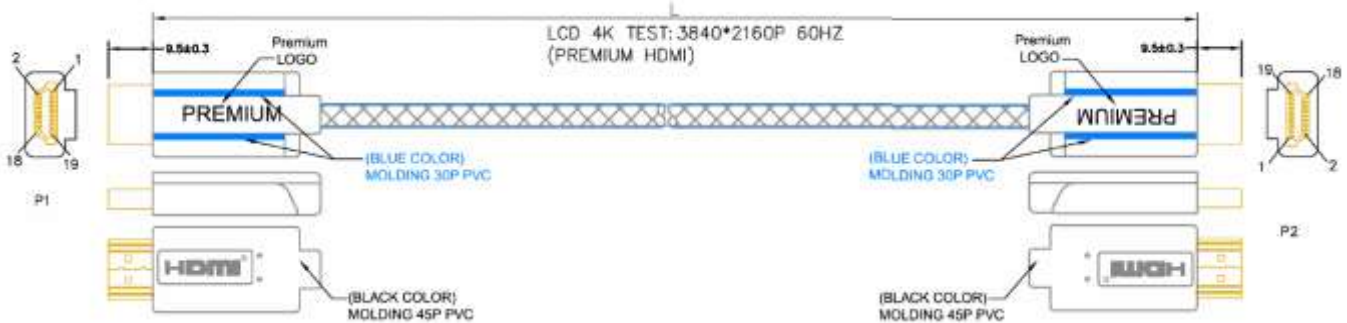

## NEWlink 3 mtr Premium Certified 4K HDMI Male to HDMI Male - Blue

Stock number: 2240978

EN

The NEWlink 3 metre HDMI male to HDMI male cable which has a black PVC jack with braiding and an outer diameter of 7.3mm. The connectors are PVC and have gold flash covering to prevent corrosion.

HDMI(M)	1	3	2	4	6	5	7	9	8	10	12	11	14	19	17	13	15	16	18	64
HDMI(M)	PAIR		G	PAIR		G	PAIR		G	PAIR		G	PAIR		G	4C				SHELL

- CABLE: 28AWG,UL20276,AL+D+B-FOIL,(#28\*1P+D+AL+MYLAR)\*5PCS+#28\*4C, BLACK COLOR,OD=7.3±0.2mm,PVC JACKET.
- LENGTH: L.
- CONNECTORS:HDMI(M)\*2PCS(BLACK INSULATOR)(PIN GOLD FLASH)(SHELL GOLD PLATED).
- MOLD: MOLDING TYPE.
- CONTACTS:
- Test machine test condition.
  - A.100% OPEN,SHORT&INTERMITANCE TEST.
  - B.CONDUCTOR RESISTANCE: 5ohms MAX.
  - C.INSULATION RESISTANCE:10M Min/,10ms: DC300V
- ALL MUST BE MEET ON ROHS COMPLIANT.