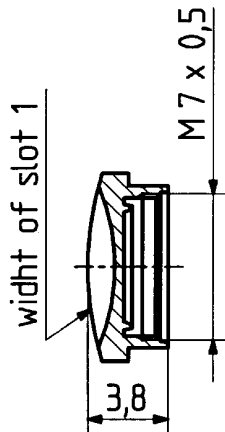

	date	sign
drawn	07.07.00	4515/CHU
checked	18.07.00	4726 Bern
approved	18.07.00	4726 Bern

cable shortening dimension

scale 1:1

H+S 701 4.4.8.05

scale

3:1

HUBER + SUHNER RFX

dimensions in mm

drawing number

4.13.20668

OZ drawing :

Index

d