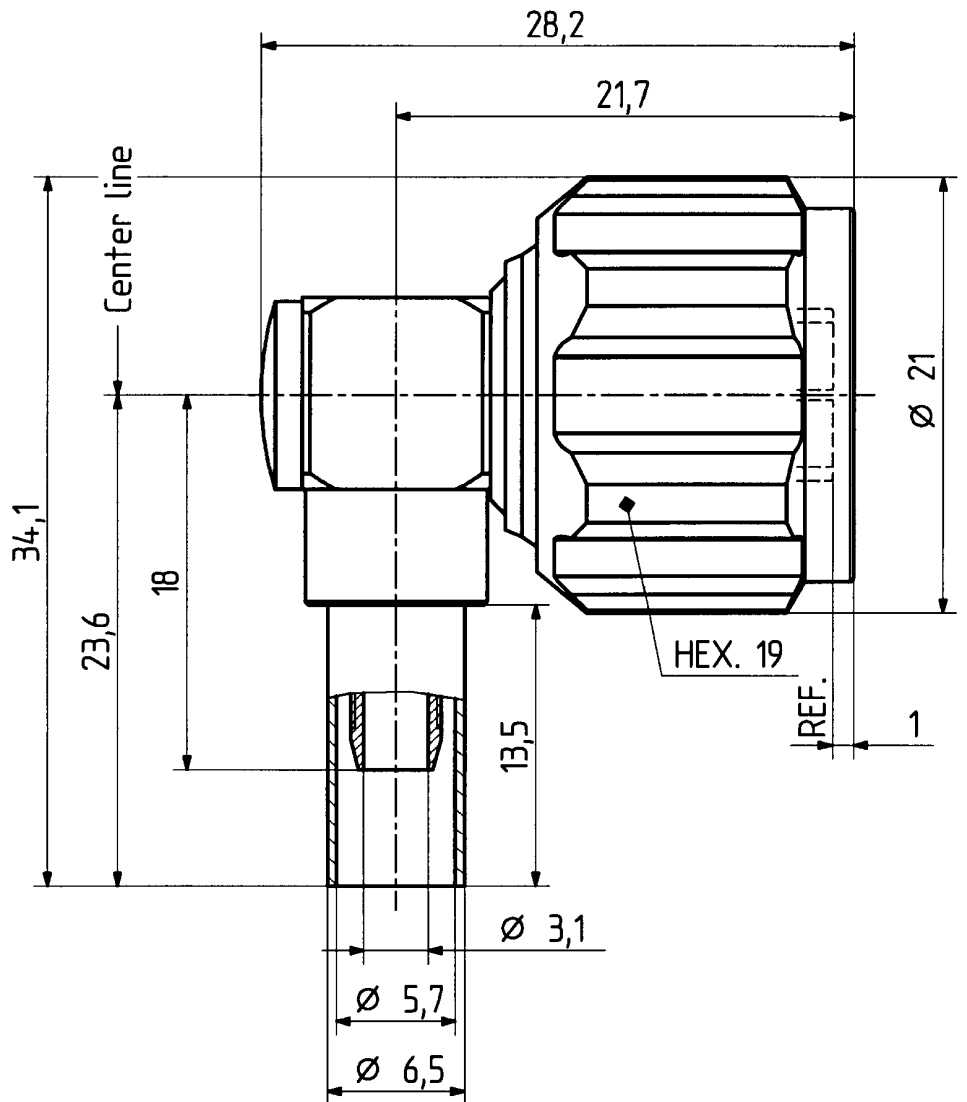

	date	sign
drawn	07.07.00	4515/CHU
checked	18.07.00	4726 Bern
approved	18.07.00	4726 Bern

cable shortening dimension

scale 1:1

H+S 701 4.4.8.05

scale

3:1

HUBER + SUHNER RFX

dimensions in mm

drawing number

4.13.20668

OZ drawing :

Index

d