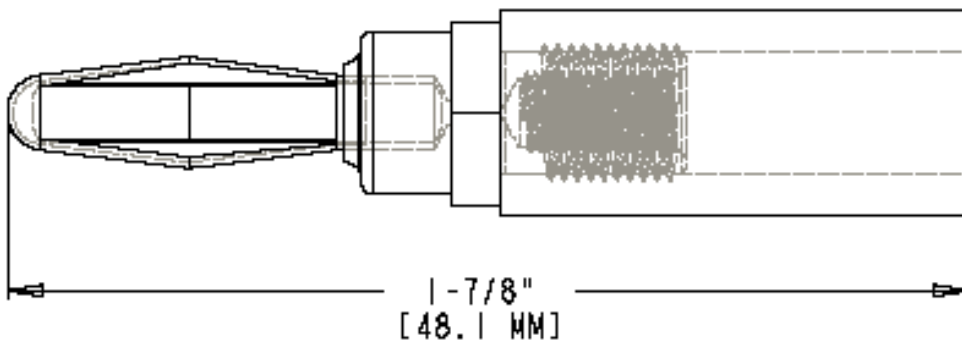

**Part Number:** BU-00244- \*  
**Description:** Solderless Banana Plug-Hex Design  
3507

- Solderless Banana Plug-Hex Design
- Material: Banana Plug: nickel-plated brass body; Spring: nickel-plated phosphor bronze; Insulator: ABS
- Length: 1.89" (48.1 mm)
- \*Std. Colors: -0 Black, -2 Red
- Rating: 15 Amps
- RoHS Compliant