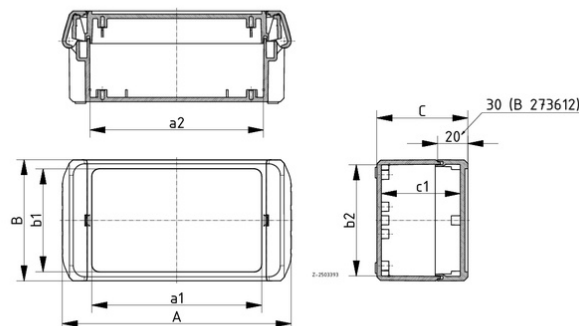

Scope of delivery: Lid and base, hinged quick-release catches

<b>A</b>	231 mm
<b>B</b>	125 mm
<b>C</b>	60 mm
<b>a1</b>	192 mm
<b>a2</b>	194,4 mm
<b>b1</b>	113 mm
<b>b2</b>	118,4 mm
<b>c1</b>	52 mm

<b>Technical drawings</b>	Basic drawing for processing work: <a href="#">96015224_B-221306-PC-V0-7024-G.dxf</a> (3.1 MB) 3D product data in STEP format: <a href="#">Registration necessary</a> Catalogue drawing in DXF format: <a href="#">96015224_B-221306-PC-V0-7024.dxf</a> (3.8 MB) Catalogue drawing in PDF format: <a href="#">96015224_B-221306-PC-V0-7024.pdf</a> (257 KB)
---------------------------	--