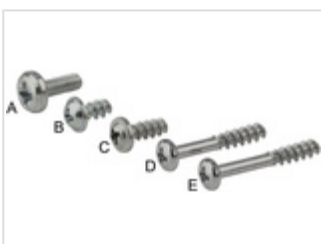

Sets of screws

96700000	B FP-SHR	A (for fixing front panels)
96600010	B M-SHR	C (for fixing mounting panels B M 1008-2617)
96300000	B SHR	D (for optional screwing of enclosures B 0808 - 2617)

Distance bolts