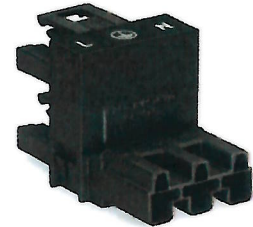

WINSTA® MIDI

Intermediate Couplers and h-Distribution Connectors, 3-Pole

250 V/4 kV/3 I _N 25 A ② Approvals	250 V/4 kV/3 I _N 25 A ② Approvals	250 V/4 kV/3 I _N 25 A ② Approvals
--	--	--

Color	Item No.	Pack. Unit	Color	Item No.	Pack. Unit	Color	Item No.	Pack. Unit
Intermediate coupler, 1 x plug/1 x socket			h-distribution connector, bi-directional, plug - socket/socket			h-distribution connector, unidirectional, plug/socket - socket		
● black	770-603	100	● black	770-633	50	● black	770-634	50
○ white	770-653	100	○ white	770-683	50	○ white	770-684	50
						● red	770-934	50
			for "flying leads", with 3rd locking lever			for "flying leads", with 3rd locking lever		
			● black	770-635	50	● black	770-636	50
			○ white	770-685	50	○ white	770-686	50
						● red	770-936	50

Item-Specific Accessories

Lockout cap, for socket, separable, 12-pole  black 770-201 100 white 770-221 100	Mounting plate, for distribution connectors  black 770-623 25 white 770-673 25	Mounting plate, for distribution connectors  black 770-623 25 white 770-673 25
Lockout cap, for plug, separable, 5-pole  yellow 770-360 100	Fixing pin, for mounting plates  ③ black 890-601 250 ④ black 770-601 250	Fixing pin, for mounting plates  ③ black 890-601 250 ④ black 770-601 250
Lockout cap, for socket, separable, 12-pole  black 770-201 100 white 770-221 100	Lockout cap, for socket, separable, 12-pole  black 770-201 100 white 770-221 100	