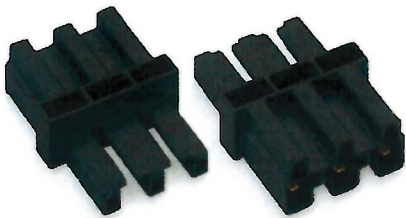

WINSTA® MIDI

Intermediate Couplers and h-Distribution Connectors, 3-Pole

250 V/4 kV/3 I _N 25 A ② Approvals	250 V/4 kV/3 I _N 25 A ② Approvals	250 V/4 kV/3 I _N 25 A ② Approvals
--	--	--

Color	Item No.	Pack. Unit	Color	Item No.	Pack. Unit	Color	Item No.	Pack. Unit
Intermediate coupler, 1 x plug/1 x socket			h-distribution connector, bi-directional, plug - socket/socket			h-distribution connector, unidirectional, plug/socket - socket		
● black	770-603	100	● black	770-633	50	● black	770-634	50
○ white	770-653	100	○ white	770-683	50	○ white	770-684	50
						● red	770-934	50
			for "flying leads", with 3rd locking lever			for "flying leads", with 3rd locking lever		
			● black	770-635	50	● black	770-636	50
			○ white	770-685	50	○ white	770-686	50
						● red	770-936	50

Item-Specific Accessories

Lockout cap, for socket, separable, 12-pole  black 770-201 100 white 770-221 100	Mounting plate, for distribution connectors  black 770-623 25 white 770-673 25	Mounting plate, for distribution connectors  black 770-623 25 white 770-673 25
Lockout cap, for plug, separable, 5-pole  yellow 770-360 100	Fixing pin, for mounting plates  ③ black 890-601 250 ④ black 770-601 250	Fixing pin, for mounting plates  ③ black 890-601 250 ④ black 770-601 250
Lockout cap, for socket, separable, 12-pole  black 770-201 100 white 770-221 100	Lockout cap, for socket, separable, 12-pole  black 770-201 100 white 770-221 100	