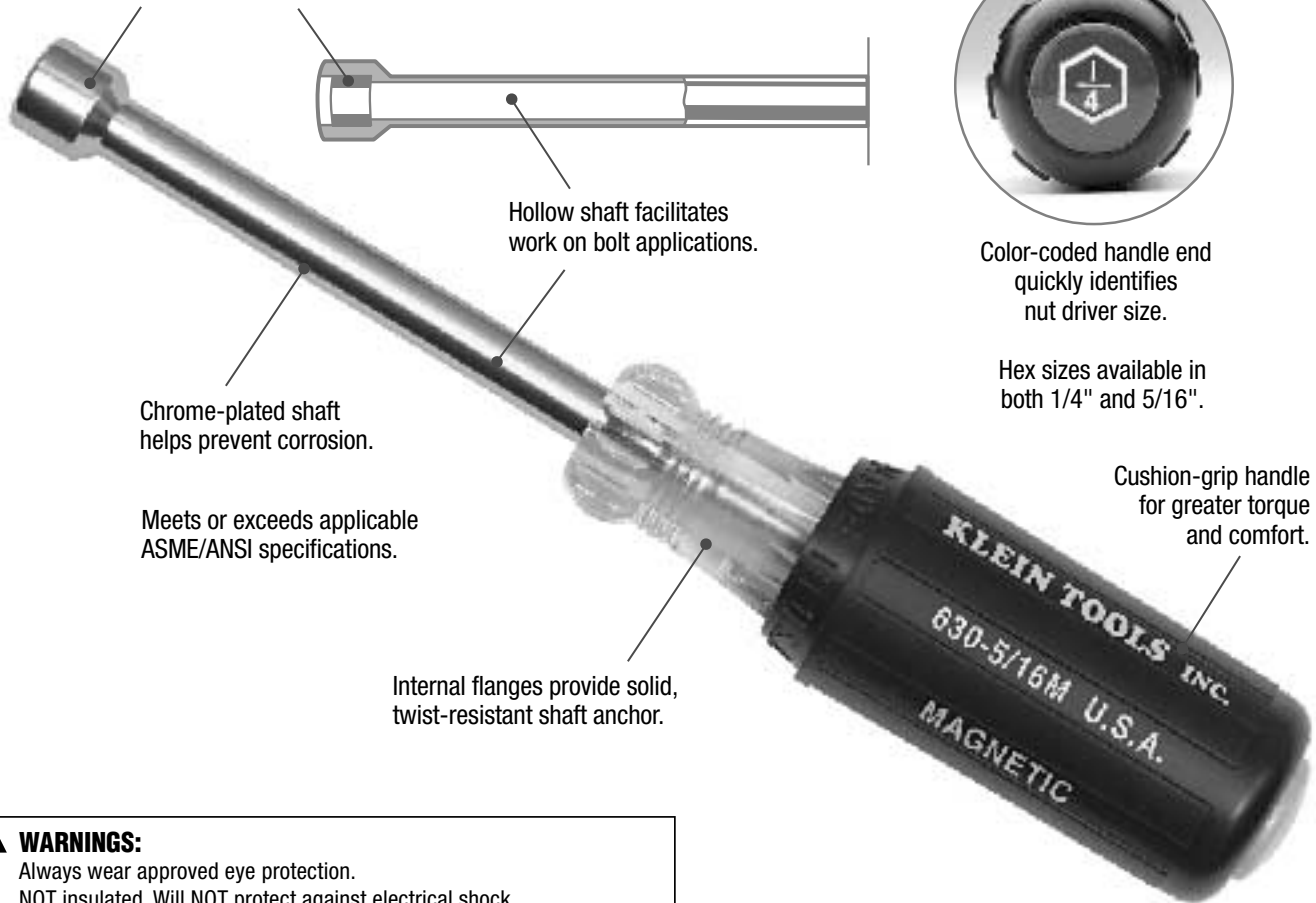

Introducing new cushion-grip nut drivers from Klein Tools that combine the power of rare earth magnetic tips and the convenience of a hollow shaft design. Available in 1/4" and 5/16" hex sizes and a variety of shaft lengths (from a 1-1/2" stubby to an 18" super long), Klein's rare earth magnetic tip nut drivers securely hold fasteners in place for one-handed operation and easily drive nuts on long bolt applications, as well as many electrical and HVAC/R panels.

Features

Patent pending hollow shaft design with Rare Earth magnetic tip.

Color-coded handle end quickly identifies nut driver size.

Hex sizes available in both 1/4" and 5/16".

Hollow shaft facilitates work on bolt applications.

Chrome-plated shaft helps prevent corrosion.

Meets or exceeds applicable ASME/ANSI specifications.

Internal flanges provide solid, twist-resistant shaft anchor.

Cushion-grip handle for greater torque and comfort.