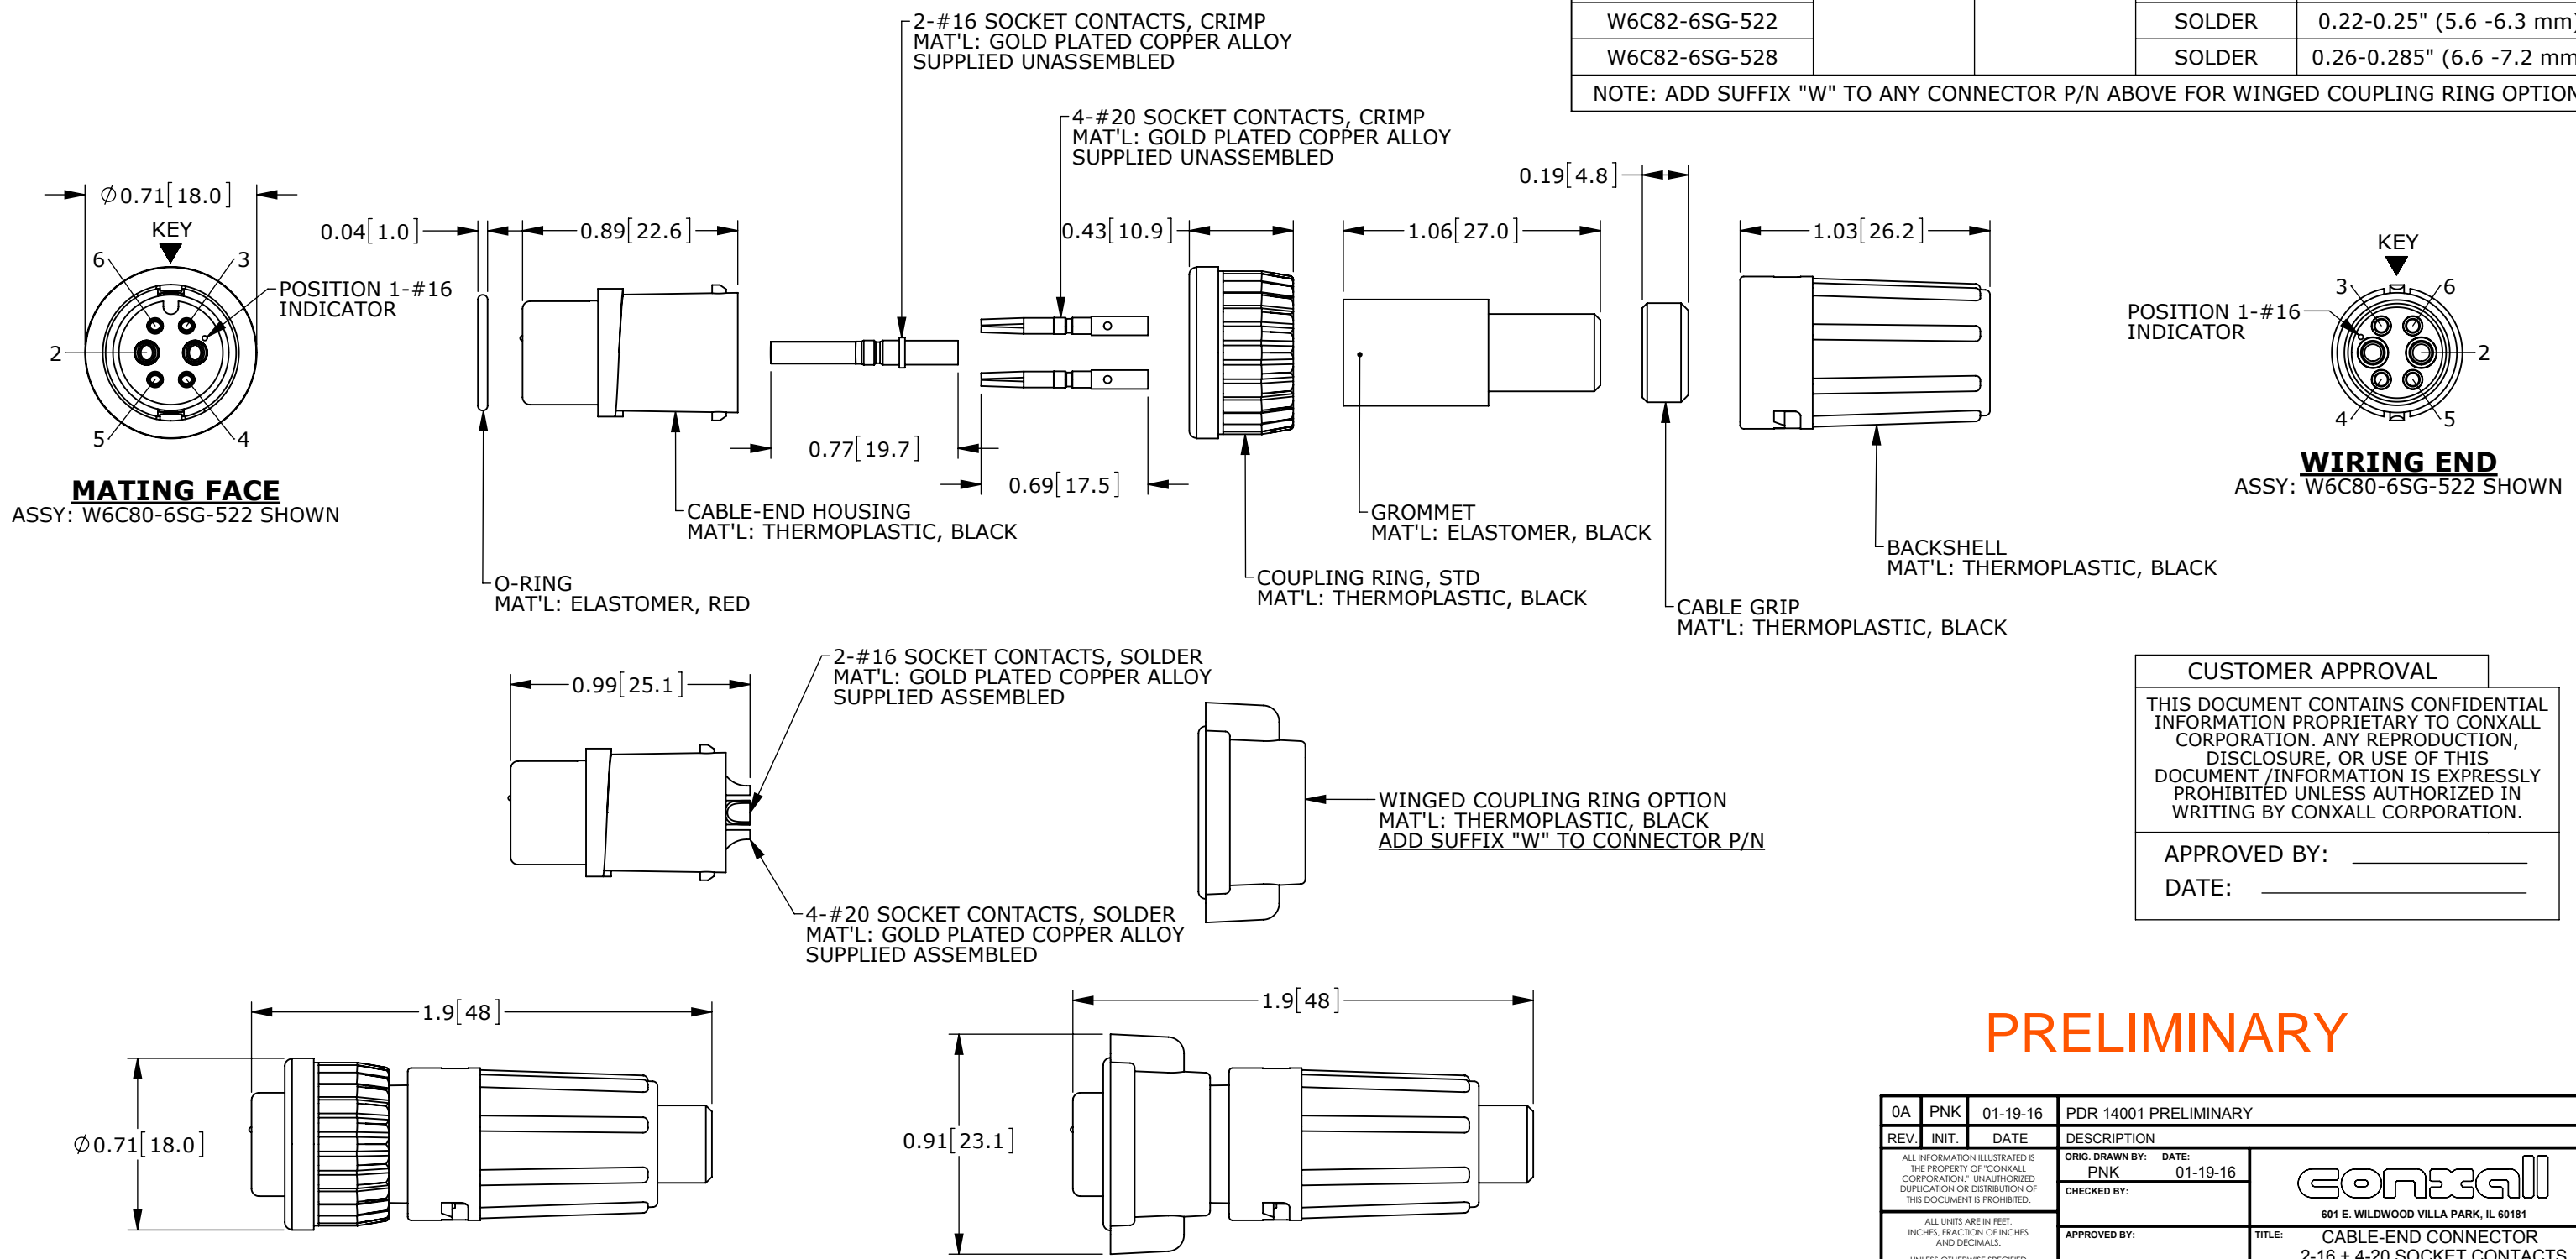

CUSTOMER PRINT

PART NUMBER: W6C8X-6SG-5XX\_CD

- NOTES:  
 1. ALL PARTS TO BE BULK PACKED.  
 2. SEE DRAWING HPMIMIX FOR HOLE PATTERN.  
 3. DIMENSIONS ARE FOR REFERENCE ONLY.

CONNECTOR P/N	POSITIONS		CONTACT STYLE	CABLE O.D. RANGE
	#16	#20		
W6C80-6SG-513	2	4	CRIMP	0.13-0.15" (3.3 -3.8 mm)
W6C80-6SG-516			CRIMP	0.16-0.18" (4.1 -4.6 mm)
W6C80-6SG-519			CRIMP	0.19-0.21" (4.8 -5.3 mm)
W6C80-6SG-522			CRIMP	0.22-0.25" (5.6 -6.3 mm)
W6C80-6SG-528			CRIMP	0.26-0.285" (6.6 -7.2 mm)
W6C82-6SG-513			SOLDER	0.13-0.15" (3.3 -3.8 mm)
W6C82-6SG-516			SOLDER	0.16-0.18" (4.1 -4.6 mm)
W6C82-6SG-519			SOLDER	0.19-0.21" (4.8 -5.3 mm)
W6C82-6SG-522			SOLDER	0.22-0.25" (5.6 -6.3 mm)
W6C82-6SG-528			SOLDER	0.26-0.285" (6.6 -7.2 mm)

NOTE: ADD SUFFIX "W" TO ANY CONNECTOR P/N ABOVE FOR WINGED COUPLING RING OPTION

CUSTOMER APPROVAL

THIS DOCUMENT CONTAINS CONFIDENTIAL INFORMATION PROPRIETARY TO CONXALL CORPORATION. ANY REPRODUCTION, DISCLOSURE, OR USE OF THIS DOCUMENT /INFORMATION IS EXPRESSLY PROHIBITED UNLESS AUTHORIZED IN WRITING BY CONXALL CORPORATION.

APPROVED BY: \_\_\_\_\_  
 DATE: \_\_\_\_\_

PRELIMINARY

SHOWN ASSEMBLED WITH STANDARD COUPLING RING

SHOWN ASSEMBLED WITH WINGED COUPLING RING

RoHS COMPLIANT

0A	PNK	01-19-16	PDR 14001 PRELIMINARY
REV.	INIT.	DATE	DESCRIPTION
			ORIG. DRAWN BY: PNK DATE: 01-19-16
ALL INFORMATION ILLUSTRATED IS THE PROPERTY OF CONXALL CORPORATION. UNAUTHORIZED DUPLICATION OR DISTRIBUTION OF THIS DOCUMENT IS PROHIBITED.			<p>601 E. WILDWOOD VILLA PARK, IL 60181</p>
ALL UNITS ARE IN FEET, INCHES, FRACTION OF INCHES AND DECIMALS. UNLESS OTHERWISE SPECIFIED TOLERANCES: 3 PLACE DECIMALS ±.005 ANGLES ±1° FRACTIONS ±1/16			
APPROVED BY:		SCALE: NTS	TITLE: CABLE-END CONNECTOR
CHECKED BY:		SIZE: B	2-16 + 4-20 SOCKET CONTACTS
FILE: W6C8X-6SG-5XX_CD		SHEET: 1 OF 1	MINI-CON-X POWER/SIGNAL
DIRECTOR: SLW		CUSTOMER: STANDARD PRODUCT	
PART NUMBER: W6C8X-6SG-5XX_CD		REV: 0A	