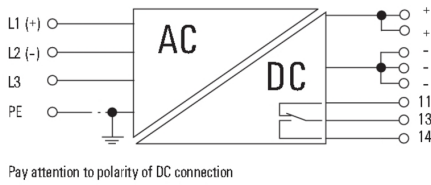

Data sheet

**PROmax
PRO MAX3 240W 24V 10A**

Weidmüller Interface GmbH & Co. KG
Klingenbergstraße 16
D-32758 Detmold
Germany
Fon: +49 5231 14-0
Fax: +49 5231 14-292083
www.weidmueller.com

Drawings

Electric symbol