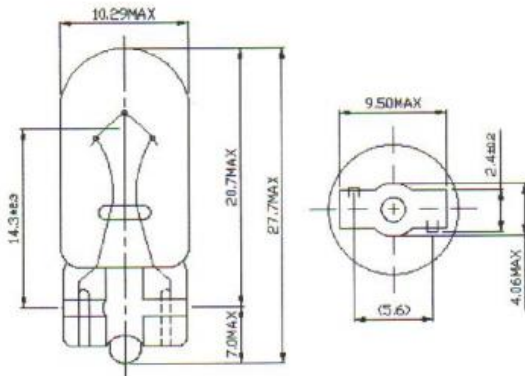

Datasheet

Wedge Filament Indicator Lamp

RS Stock number 655-9772

Dimensions: (mm)

Structure		Design Characteristics	
Bulb Type	T3 1/4 Clear	Voltage	6.3V
Bulb Diameter	10.29Max	Amperage	150mA \pm 10%
Length	27.0Max	Filament Type	Vacuum Type
Base Type	Wedge Base	Luminous Flux	4.3.Lm \pm 20%
		Life Hours	75000 Hours