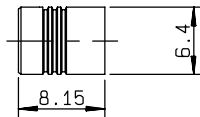

SMB

SMB FEMALE-FEMALE CABLE ASSEMBLY

cable	part number	dimension L (mm)	captive center contact	finish
2.6/50/S	R285 212 000	250	yes	Gold
2.6/50/S	R285 214 000	500	yes	Gold
2.6/50/S	R285 213 000	750	yes	Gold
2.6/50/S	R285 215 000	1000	yes	Gold

SHORT CIRCUIT PLUG CAP

part number	captive center contact	finish
R114 880 000	yes	Gold

Mouser Electronics

Authorized Distributor

Click to View Pricing, Inventory, Delivery & Lifecycle Information:

Radial:

[R285212000](#) [R285214000](#) [R285215000](#) [R285213000](#)