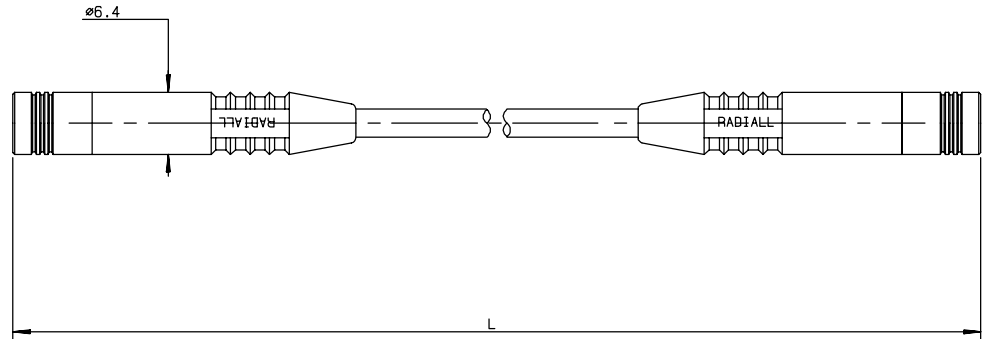

SMB

SMB FEMALE-FEMALE CABLE ASSEMBLY

cable	part number	dimension L (mm)	captive center contact	finish
2.6/50/S	R285 212 000	250	yes	Gold
2.6/50/S	R285 214 000	500	yes	Gold
2.6/50/S	R285 213 000	750	yes	Gold
2.6/50/S	R285 215 000	1000	yes	Gold

SHORT CIRCUIT PLUG CAP

part number	captive center contact	finish
R114 880 000	yes	Gold

Mouser Electronics

Authorized Distributor

Click to View Pricing, Inventory, Delivery & Lifecycle Information:

Radial:

[R285212000](#) [R285214000](#) [R285215000](#) [R285213000](#)