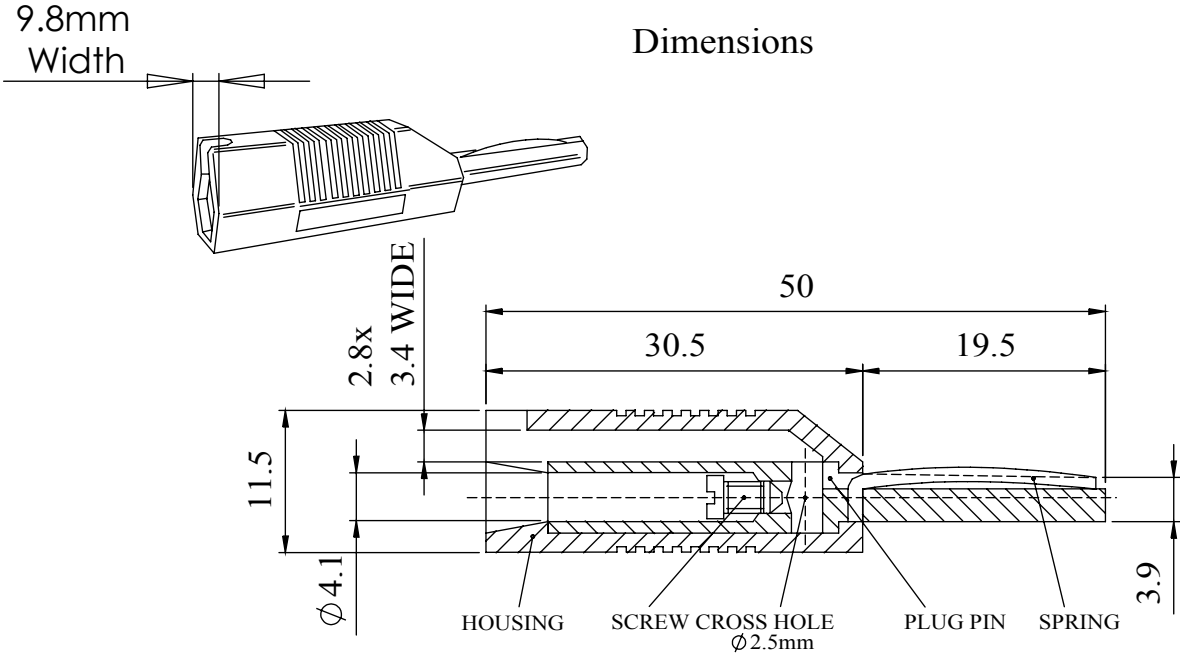

A 4mm plug at the front and 4mm socket at the rear provides a reliable in-line stacking facility. The lead wire is clamped securely in position by the screw located inside the plug. The pliable PVC housing comes in various colours.

Dimensions

- MATERIALS**
- HOUSING : PVC C36/20
 - SCREW : Brass, bright nickel plated
 - PLUG PIN : Brass, bright nickel plated
 - SPRING : Spring Steel
 - RATING : 16 Amps
 - RATED VOLTAGE : 50V

COLOUR	ORDER CODE
BLACK	553-0100
BLUE	553-0200
BROWN	553-0300
GREEN	553-0400
RED	553-0500
WHITE	553-0600
YELLOW	553-0700

DEM Manufacturing, Deltron Emcon House
 Hargreaves Way, Sawcliffe Ind. Park,
 Scunthorpe, North Lincolnshire, DN15 8RF, UK

UNLESS OTHERWISE SPECIFIED:
 DIMENSIONS ARE IN MILLIMETRES
 LINEAR TOLERANCE:
NO DECIMAL PLACES ±0.5mm
1 DECIMAL PLACE ±0.25mm
2 DECIMAL PLACES ±0.125mm
 ANGULAR TOLERANCE: ±1°

FINISH	STACKABLE PLUG	DEBURR AND BREAK SHARP EDGES
	-	-
IF IN DOUBT ASK DO NOT SCALE DRAWING		
MATERIAL	SEE NOTE	

DRAWN BY	SPB
APPROVED BY	WC
THIRD ANGLE PROJECTION	SHEET 1 OF 1
	SCALE 1:1
	A4

TITLE	GENERAL SPECIFICATION FOR 553 SERIES
DRAWING NO.	553 SERIES
ISSUE	07
	Release