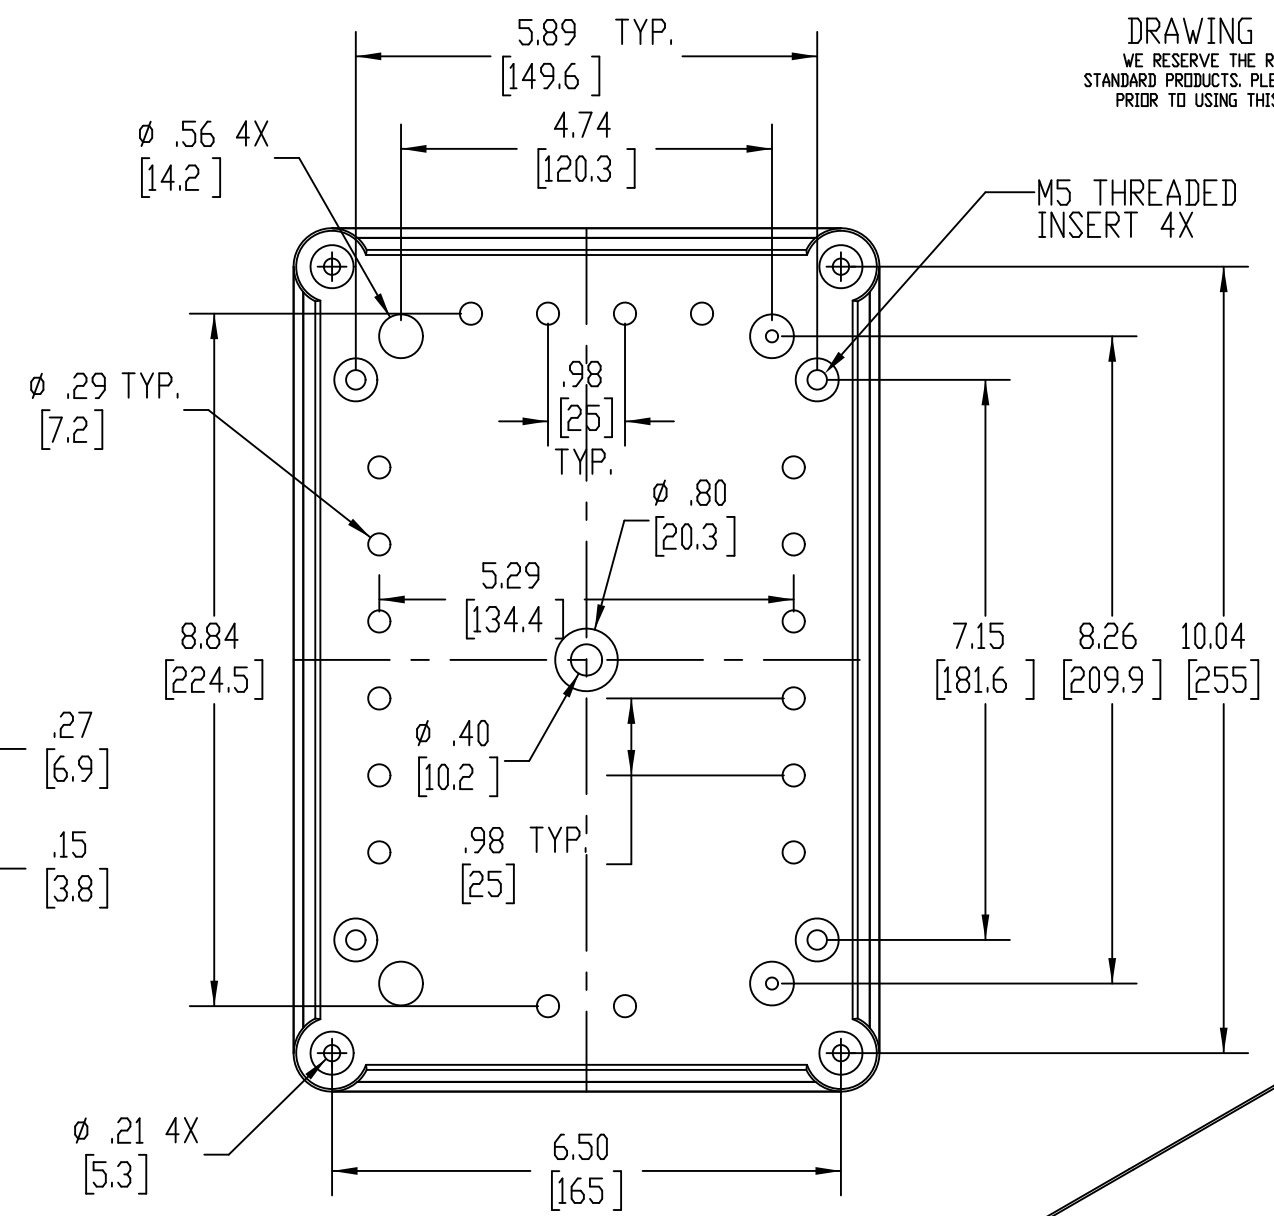

PART NAME

NEMA 4X PLASTIC BOX (PTS SERIES)

PART No.

PTS-25340 &amp; PTS-25340-C

REVISION DATE

2-17-22

DRAWING FOR REFERENCE  
 WE RESERVE THE RIGHT TO MAKE CHANGES TO OUR  
 STANDARD PRODUCTS. PLEASE CONSULT WITH BUD INDUSTRIES  
 PRIOR TO USING THIS DRAWING FOR DESIGN PURPOSE.

- NOTES:
- 1- MATERIAL: BODY - POLYCARBONATE WITH 10% FIBERGLASS  
COVER - POLYCARBONATE
  - 2- COLOR: NO SUFFIX - GRAY BODY & GRAY COVER  
(-C) SUFFIX - GRAY BODY & CLEAR COVER
  - 3- COVER ATTACHES WITH NON-METALLIC CAPTIVE SCREWS  
(ITEMS NOT SHOWN)
  - 4- SUPPLIED WITH FOUR M4 x 10mm LG. PAN HEAD SCREWS  
(ITEMS NOT SHOWN)
  - 5- DIMENSIONS ARE INCH [MM]
- OPTIONAL ACCESSORIES:  
 STEEL INTERNAL PANEL #PTX-25340  
 PLASTIC INTERNAL PANEL #PTX-25340-P  
 STEEL EXTERNAL BRACKET #NBX-10922  
 PLASTIC EXTERNAL BRACKET #PIX-4117