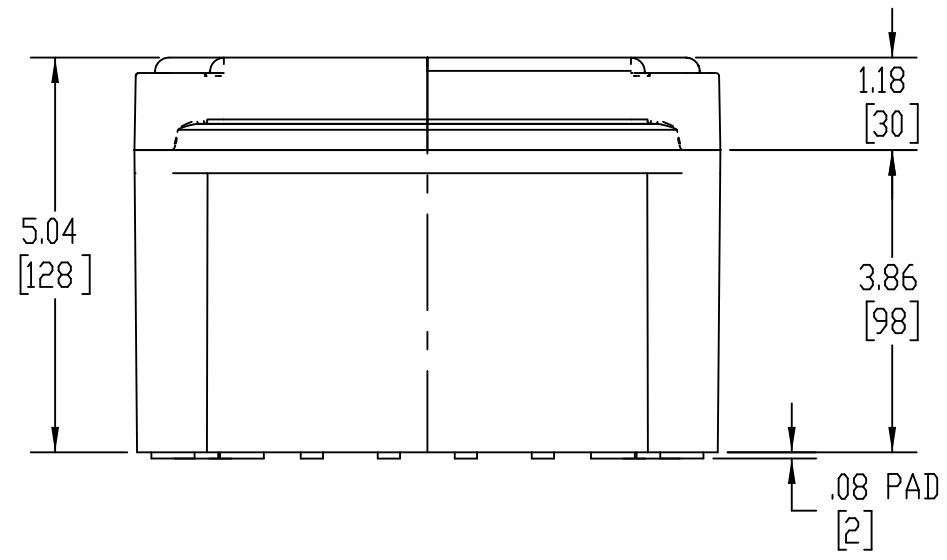

PART NAME

NEMA 4X PLASTIC BOX (PTS SERIES)

PART No.

PTS-25340 &amp; PTS-25340-C

REVISION DATE

2-17-22

DRAWING FOR REFERENCE  
 WE RESERVE THE RIGHT TO MAKE CHANGES TO OUR  
 STANDARD PRODUCTS. PLEASE CONSULT WITH BUD INDUSTRIES  
 PRIOR TO USING THIS DRAWING FOR DESIGN PURPOSE.

- NOTES:
- 1- MATERIAL: BODY - POLYCARBONATE WITH 10% FIBERGLASS  
COVER - POLYCARBONATE
  - 2- COLOR: NO SUFFIX - GRAY BODY & GRAY COVER  
(-C) SUFFIX - GRAY BODY & CLEAR COVER
  - 3- COVER ATTACHES WITH NON-METALLIC CAPTIVE SCREWS  
(ITEMS NOT SHOWN)
  - 4- SUPPLIED WITH FOUR M4 x 10mm LG. PAN HEAD SCREWS  
(ITEMS NOT SHOWN)
  - 5- DIMENSIONS ARE INCH [MM]
- OPTIONAL ACCESSORIES:  
 STEEL INTERNAL PANEL #PTX-25340  
 PLASTIC INTERNAL PANEL #PTX-25340-P  
 STEEL EXTERNAL BRACKET #NBX-10922  
 PLASTIC EXTERNAL BRACKET #PIX-4117