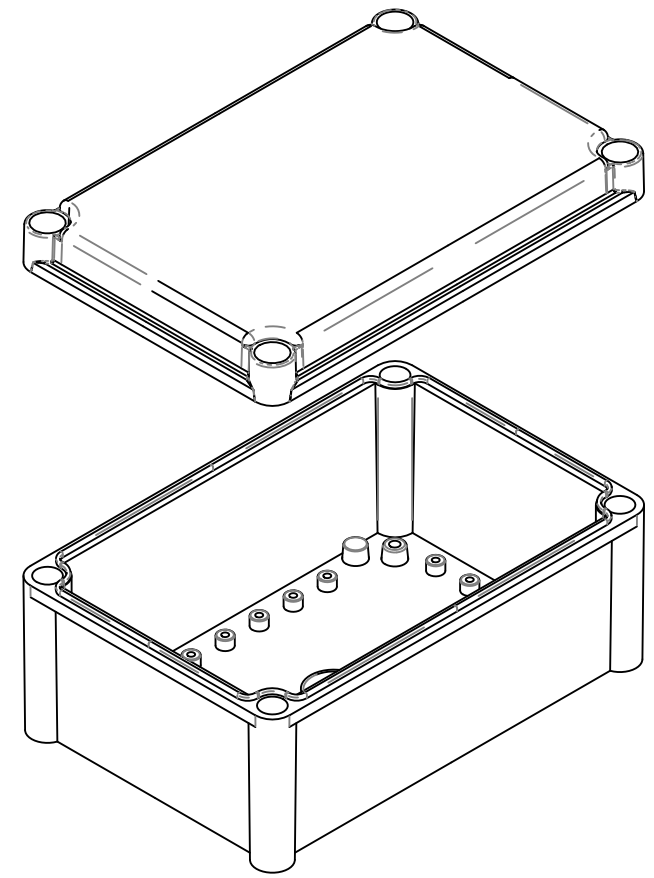

PART NAME

NEMA 4X PLASTIC BOX (PTS SERIES)

PART No.

PTS-25340 &amp; PTS-25340-C

REVISION DATE

2-17-22

DRAWING FOR REFERENCE  
 WE RESERVE THE RIGHT TO MAKE CHANGES TO OUR  
 STANDARD PRODUCTS. PLEASE CONSULT WITH BUD INDUSTRIES  
 PRIOR TO USING THIS DRAWING FOR DESIGN PURPOSE.

- NOTES:
- 1- MATERIAL: BODY - POLYCARBONATE WITH 10% FIBERGLASS  
COVER - POLYCARBONATE
  - 2- COLOR: NO SUFFIX - GRAY BODY & GRAY COVER  
(-C) SUFFIX - GRAY BODY & CLEAR COVER
  - 3- COVER ATTACHES WITH NON-METALLIC CAPTIVE SCREWS  
(ITEMS NOT SHOWN)
  - 4- SUPPLIED WITH FOUR M4 x 10mm LG. PAN HEAD SCREWS  
(ITEMS NOT SHOWN)
  - 5- DIMENSIONS ARE INCH [MM]
- OPTIONAL ACCESSORIES:  
 STEEL INTERNAL PANEL #PTX-25340  
 PLASTIC INTERNAL PANEL #PTX-25340-P  
 STEEL EXTERNAL BRACKET #NBX-10922  
 PLASTIC EXTERNAL BRACKET #PIX-4117