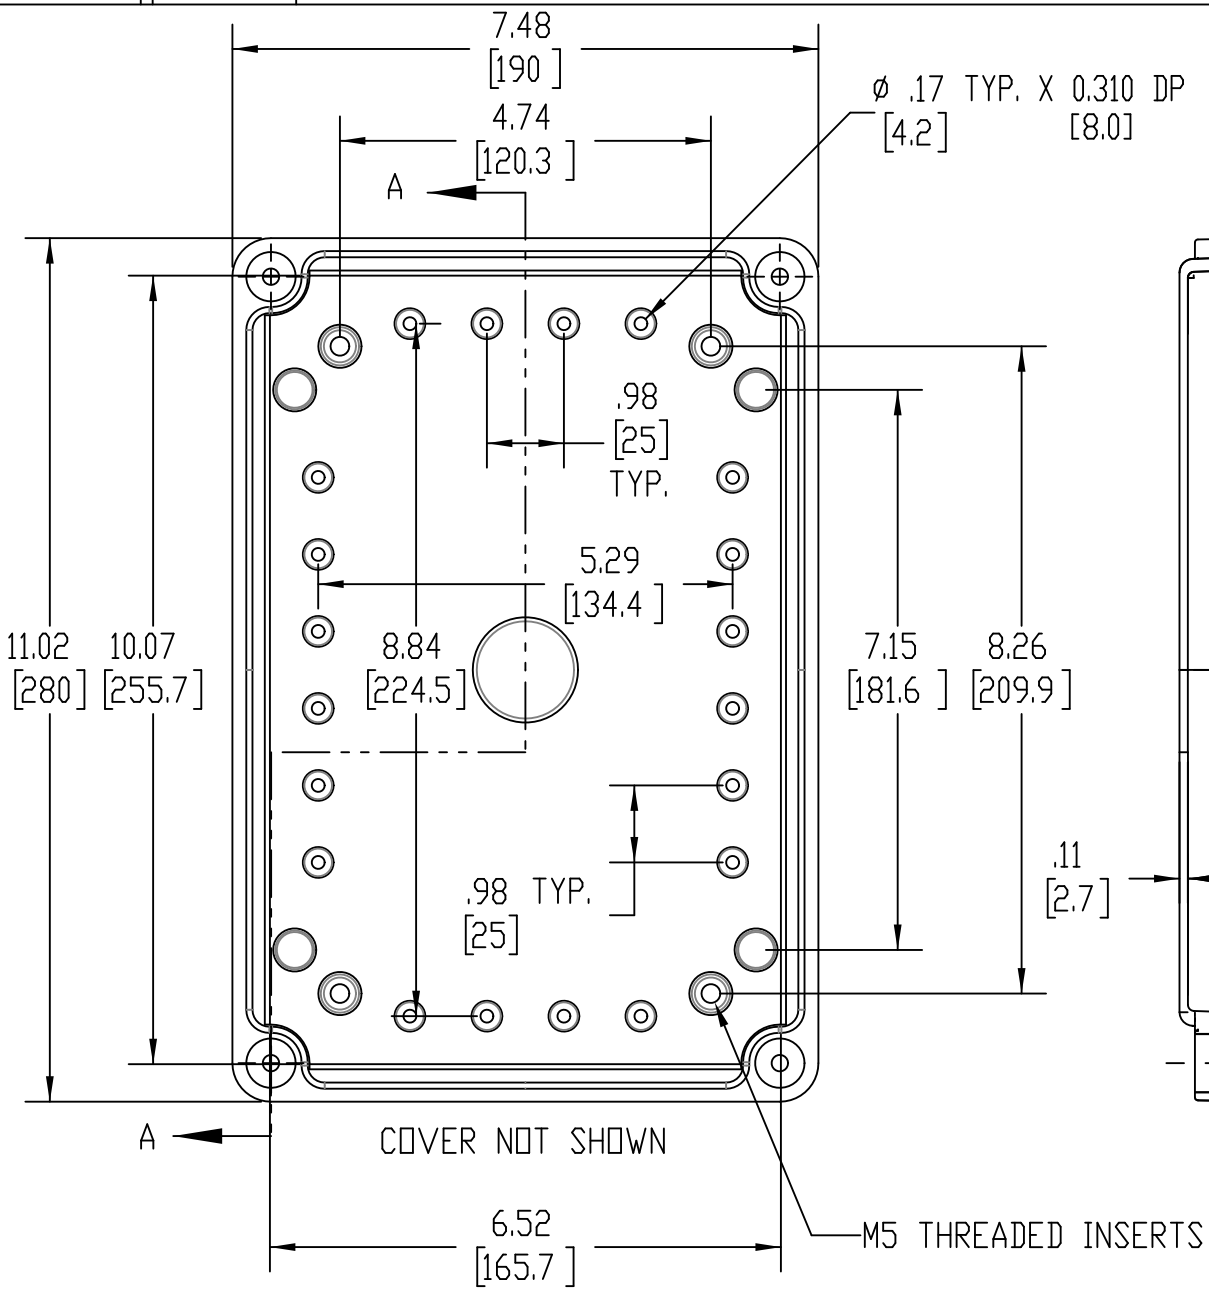

PART NAME

NEMA 4X PLASTIC BOX (PTS SERIES)

PART No.

PTS-25340 &amp; PTS-25340-C

REVISION DATE

2-17-22

DRAWING FOR REFERENCE  
 WE RESERVE THE RIGHT TO MAKE CHANGES TO OUR  
 STANDARD PRODUCTS. PLEASE CONSULT WITH BUD INDUSTRIES  
 PRIOR TO USING THIS DRAWING FOR DESIGN PURPOSE.

- NOTES:
- 1- MATERIAL: BODY - POLYCARBONATE WITH 10% FIBERGLASS  
COVER - POLYCARBONATE
  - 2- COLOR: NO SUFFIX - GRAY BODY & GRAY COVER  
(-C) SUFFIX - GRAY BODY & CLEAR COVER
  - 3- COVER ATTACHES WITH NON-METALLIC CAPTIVE SCREWS  
(ITEMS NOT SHOWN)
  - 4- SUPPLIED WITH FOUR M4 x 10mm LG. PAN HEAD SCREWS  
(ITEMS NOT SHOWN)
  - 5- DIMENSIONS ARE INCH [MM]
- OPTIONAL ACCESSORIES:  
 STEEL INTERNAL PANEL #PTX-25340  
 PLASTIC INTERNAL PANEL #PTX-25340-P  
 STEEL EXTERNAL BRACKET #NBX-10922  
 PLASTIC EXTERNAL BRACKET #PIX-4117