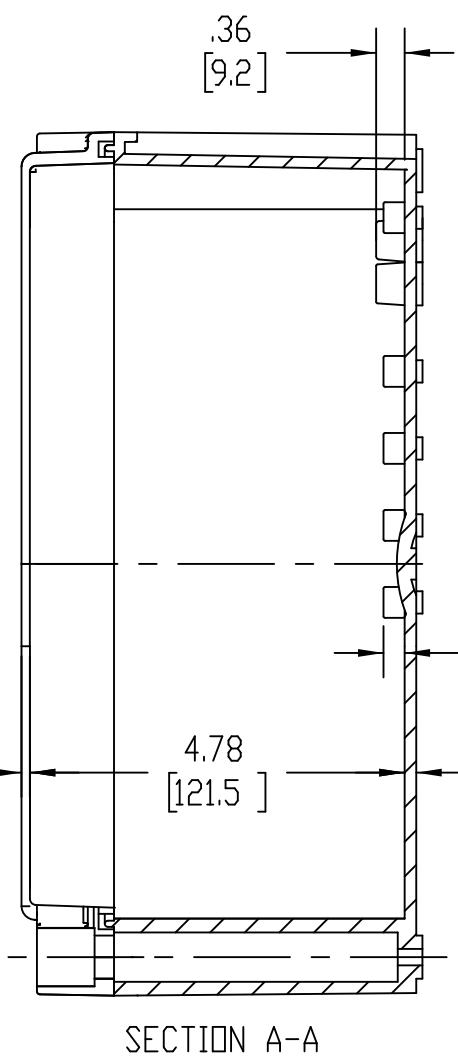

PART NAME

NEMA 4X PLASTIC BOX (PTS SERIES)

PART No.

PTS-25340 &amp; PTS-25340-C

REVISION DATE

2-17-22

DRAWING FOR REFERENCE  
 WE RESERVE THE RIGHT TO MAKE CHANGES TO OUR  
 STANDARD PRODUCTS. PLEASE CONSULT WITH BUD INDUSTRIES  
 PRIOR TO USING THIS DRAWING FOR DESIGN PURPOSE.

- NOTES:
- 1- MATERIAL: BODY - POLYCARBONATE WITH 10% FIBERGLASS  
COVER - POLYCARBONATE
  - 2- COLOR: NO SUFFIX - GRAY BODY & GRAY COVER  
(-C) SUFFIX - GRAY BODY & CLEAR COVER
  - 3- COVER ATTACHES WITH NON-METALLIC CAPTIVE SCREWS  
(ITEMS NOT SHOWN)
  - 4- SUPPLIED WITH FOUR M4 x 10mm LG. PAN HEAD SCREWS  
(ITEMS NOT SHOWN)
  - 5- DIMENSIONS ARE INCH [MM]
- OPTIONAL ACCESSORIES:  
 STEEL INTERNAL PANEL #PTX-25340  
 PLASTIC INTERNAL PANEL #PTX-25340-P  
 STEEL EXTERNAL BRACKET #NBX-10922  
 PLASTIC EXTERNAL BRACKET #PIX-4117